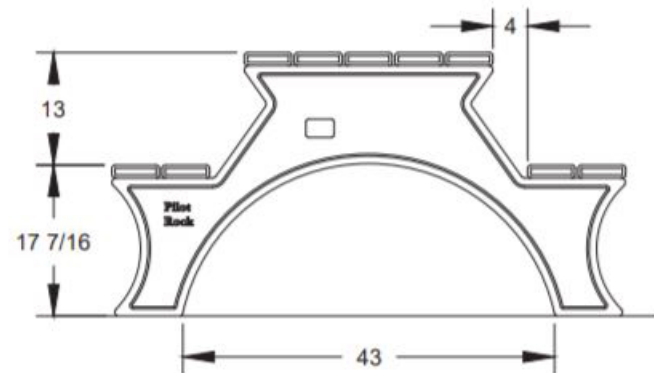

SPECIFICATIONS:

- **ART Series** table has an arched leg, step-over seat design with three frames molded of 100% recycled plastic in 3" thick profiles. Table provides a nom. seat height of 17-1/2" and nom. table top height of 30-1/2".
- **Model ART/W-6** shall have a nominal length of 72".
- **Model ART/W-8** shall have a nominal length of 96".
- All stainless steel screws are provided for assembly.
- **Standard:** Leg frames are made of 3" thick 100% Recycled Plastic with solid Brown color (indicated by "/W" following ART in model no., e.g. ART/W-6C) formed throughout and a U.V. stabilizer added for ultra-violet protection.
- **Standard:** Tops and seats are made of 100% Recycled Plastic molded into 2" x 6" nominal sized planks with solid Cedar colored (indicated by "C" in model no., e.g. ART/W-6C) formed throughout and a U.V. stabilizer added for ultra-violet protection.
- **Optional:** Recycled Plastic frame legs are available in black (specify by changing "/W" following ART in model no. to "/B", e.g. ART/B-6C).
- **Optional:** Color choices of Recycled Plastic top and seat planks. For optional colors choices see Specification Bulletin #SPC-CO-001.

AVAILABLE OPTIONS

- 6 or 8 foot Length
- Choice of colors of Recycled Plastic Top and Seat Planks
- Choice of Black or Brown Recycled Plastic Frames
- Custom Lettering and Plaques available (call for details)

MODEL NUMBER	DIMENSION	
	a	b
ART-6	71 1/2	25 7/8
ART-8	95 1/2	35

ALL DIMENSIONS IN INCHES

DRAWN BY
WWM

TITLE ART SERIES 6 AND 8 FOOT RECTANGULAR RECYCLED PLASTIC PICNIC TABLE
WITH ARCHED LEGS

DATE 4-6-12

DWG. NO. AI-2021