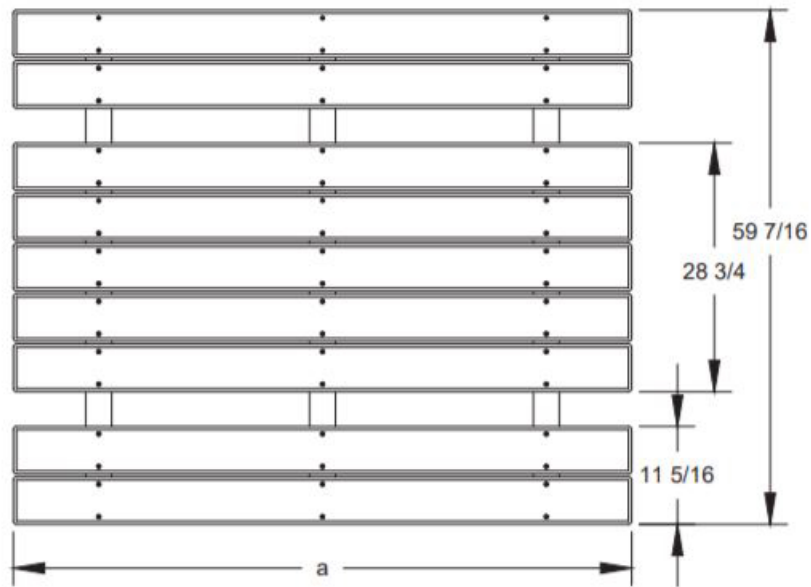

Model ART/B-8C 8 ft. Recycled Plastic Rectangular Table with black frames and cedar colored top and seat planks

- **Molded 100% Recycled Plastic Arched Legs**
- **Step-over seat design**
- **100% Recycled Plastic Seat and Top Planks**
- **Solid color throughout plastic and U.V. stabilizer for ultraviolet protection**
- **Quality construction throughout**

SPECIFICATIONS:

- **ART Series** table has an arched leg, step-over seat design with three frames molded of 100% recycled plastic in 3" thick profiles. Table provides a nom. seat height of 17-1/2" and nom. table top height of 30-1/2".
- **Model ART/W-6** shall have a nominal length of 72".
- **Model ART/W-8** shall have a nominal length of 96".
- All stainless steel screws are provided for assembly.
- **Standard:** Leg frames are made of 3" thick 100% Recycled Plastic with solid Brown color (indicated by "/W" following ART in model no., e.g. ART/W-6C) formed throughout and a U.V. stabilizer added for ultra-violet protection.
- **Standard:** Tops and seats are made of 100% Recycled Plastic molded into 2" x 6" nominal sized planks with solid Cedar colored (indicated by "C" in model no., e.g. ART/W-6C) formed throughout and a U.V. stabilizer added for ultra-violet protection.
- **Optional:** Recycled Plastic frame legs are available in black (specify by changing "/W" following ART in model no. to "/B", e.g. ART/B-6C).
- **Optional:** Color choices of Recycled Plastic top and seat planks. For optional colors choices see Specification Bulletin #SPC-CO-001.

AVAILABLE OPTIONS

- 6 or 8 foot Length
- Choice of colors of Recycled Plastic Top and Seat Planks
- Choice of Black or Brown Recycled Plastic Frames
- Custom Lettering and Plaques available (call for details)

MODEL NUMBER	DIMENSION	
	a	b
ART-6	71 1/2	25 7/8
ART-8	95 1/2	35

ALL DIMENSIONS IN INCHES

DRAWN BY
WWM

TITLE ART SERIES 6 AND 8 FOOT RECTANGULAR RECYCLED PLASTIC PICNIC TABLE
WITH ARCHED LEGS

DATE 4-6-12

DWG. NO. AI-2021