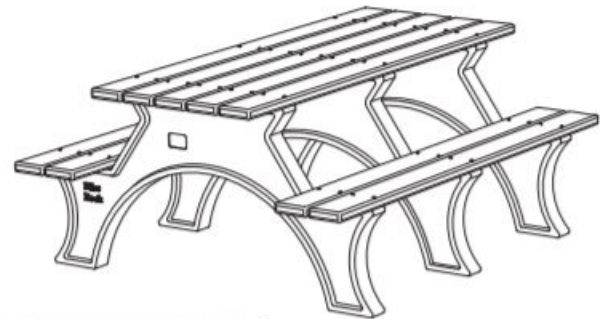

Model ART/B-8C 8 ft. Recycled Plastic Rectangular Table with black frames and cedar colored top and seat planks

- **Molded 100% Recycled Plastic Arched Legs**
- **Step-over seat design**
- **100% Recycled Plastic Seat and Top Planks**
- **Solid color throughout plastic and U.V. stabilizer for ultraviolet protection**
- **Quality construction throughout**

SPECIFICATIONS:

- **ART Series** table has an arched leg, step-over seat design with three frames molded of 100% recycled plastic in 3" thick profiles. Table provides a nom. seat height of 17-1/2" and nom. table top height of 30-1/2".
- **Model ART/W-6** shall have a nominal length of 72".
- **Model ART/W-8** shall have a nominal length of 96".
- All stainless steel screws are provided for assembly.
- **Standard:** Leg frames are made of 3" thick 100% Recycled Plastic with solid Brown color (indicated by "/W" following ART in model no., e.g. ART/W-6C) formed throughout and a U.V. stabilizer added for ultra-violet protection.
- **Standard:** Tops and seats are made of 100% Recycled Plastic molded into 2" x 6" nominal sized planks with solid Cedar colored (indicated by "C" in model no., e.g. ART/W-6C) formed throughout and a U.V. stabilizer added for ultra-violet protection.
- **Optional:** Recycled Plastic frame legs are available in black (specify by changing "/W" following ART in model no. to "/B", e.g. ART/B-6C).
- **Optional:** Color choices of Recycled Plastic top and seat planks. For optional colors choices see Specification Bulletin #SPC-CO-001.

AVAILABLE OPTIONS

- 6 or 8 foot Length
- Choice of colors of Recycled Plastic Top and Seat Planks
- Choice of Black or Brown Recycled Plastic Frames
- Custom Lettering and Plaques available (call for details)

MODEL NUMBER	DIMENSION	
	a	b
ART-6	71 1/2	25 7/8
ART-8	95 1/2	35

ALL DIMENSIONS IN INCHES

DRAWN BY
WWM

TITLE ART SERIES 6 AND 8 FOOT RECTANGULAR RECYCLED PLASTIC PICNIC TABLE
WITH ARCHED LEGS

DATE 4-6-12

DWG. NO. AI-2021