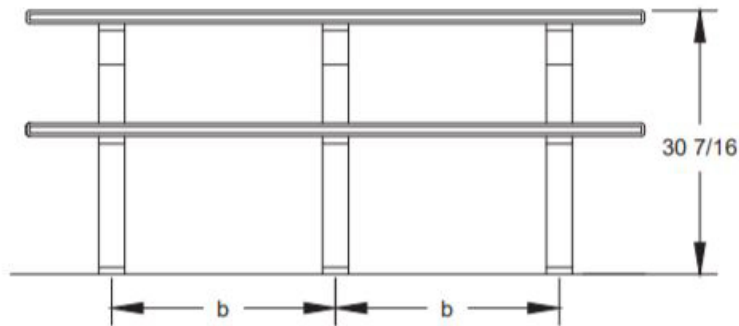

SPECIFICATIONS:

- **ART Series** table has an arched leg, step-over seat design with three frames molded of 100% recycled plastic in 3" thick profiles. Table provides a nom. seat height of 17-1/2" and nom. table top height of 30-1/2".
- **Model ART/W-6** shall have a nominal length of 72".
- **Model ART/W-8** shall have a nominal length of 96".
- All stainless steel screws are provided for assembly.
- **Standard:** Leg frames are made of 3" thick 100% Recycled Plastic with solid Brown color (indicated by "/W" following ART in model no., e.g. ART/W-6C) formed throughout and a U.V. stabilizer added for ultra-violet protection.
- **Standard:** Tops and seats are made of 100% Recycled Plastic molded into 2" x 6" nominal sized planks with solid Cedar colored (indicated by "C" in model no., e.g. ART/W-6C) formed throughout and a U.V. stabilizer added for ultra-violet protection.
- **Optional:** Recycled Plastic frame legs are available in black (specify by changing "/W" following ART in model no. to "/B", e.g. ART/B-6C).
- **Optional:** Color choices of Recycled Plastic top and seat planks. For optional colors choices see Specification Bulletin #SPC-CO-001.

AVAILABLE OPTIONS

- 6 or 8 foot Length
- Choice of colors of Recycled Plastic Top and Seat Planks
- Choice of Black or Brown Recycled Plastic Frames
- Custom Lettering and Plaques available (call for details)

MODEL NUMBER	DIMENSION	
	a	b
ART-6	71 1/2	25 7/8
ART-8	95 1/2	35

ALL DIMENSIONS IN INCHES

DRAWN BY
WWM

TITLE ART SERIES 6 AND 8 FOOT RECTANGULAR RECYCLED PLASTIC PICNIC TABLE
WITH ARCHED LEGS

DATE 4-6-12

DWG. NO. AI-2021