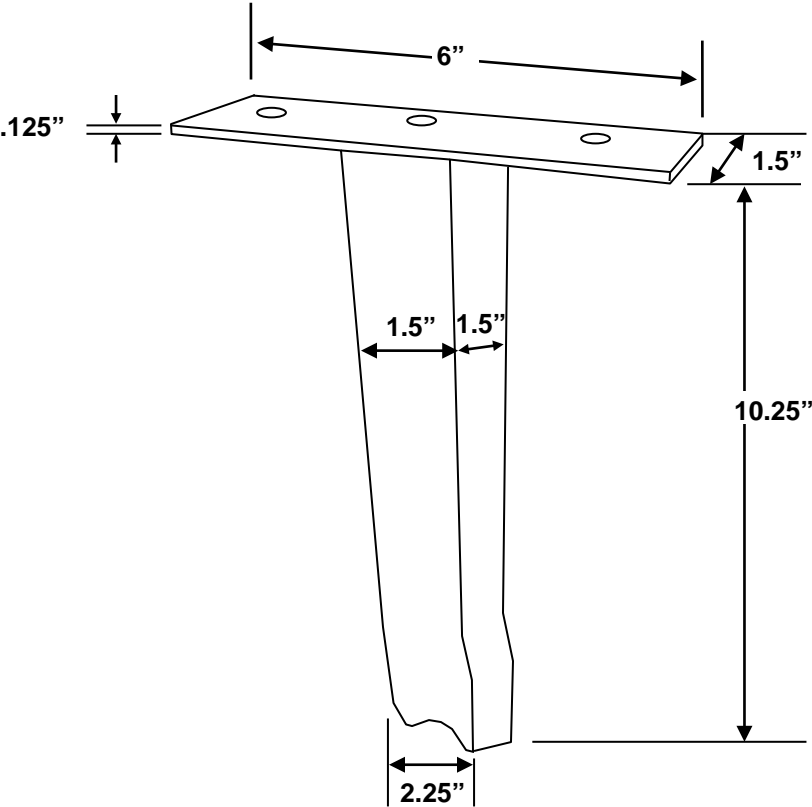

Trash Receptacle Permanent Mount

NOTE: All measurements are approximate. Size will vary from production run to production run due to variations in raw material. Sizes are also slightly different between colored items and black.