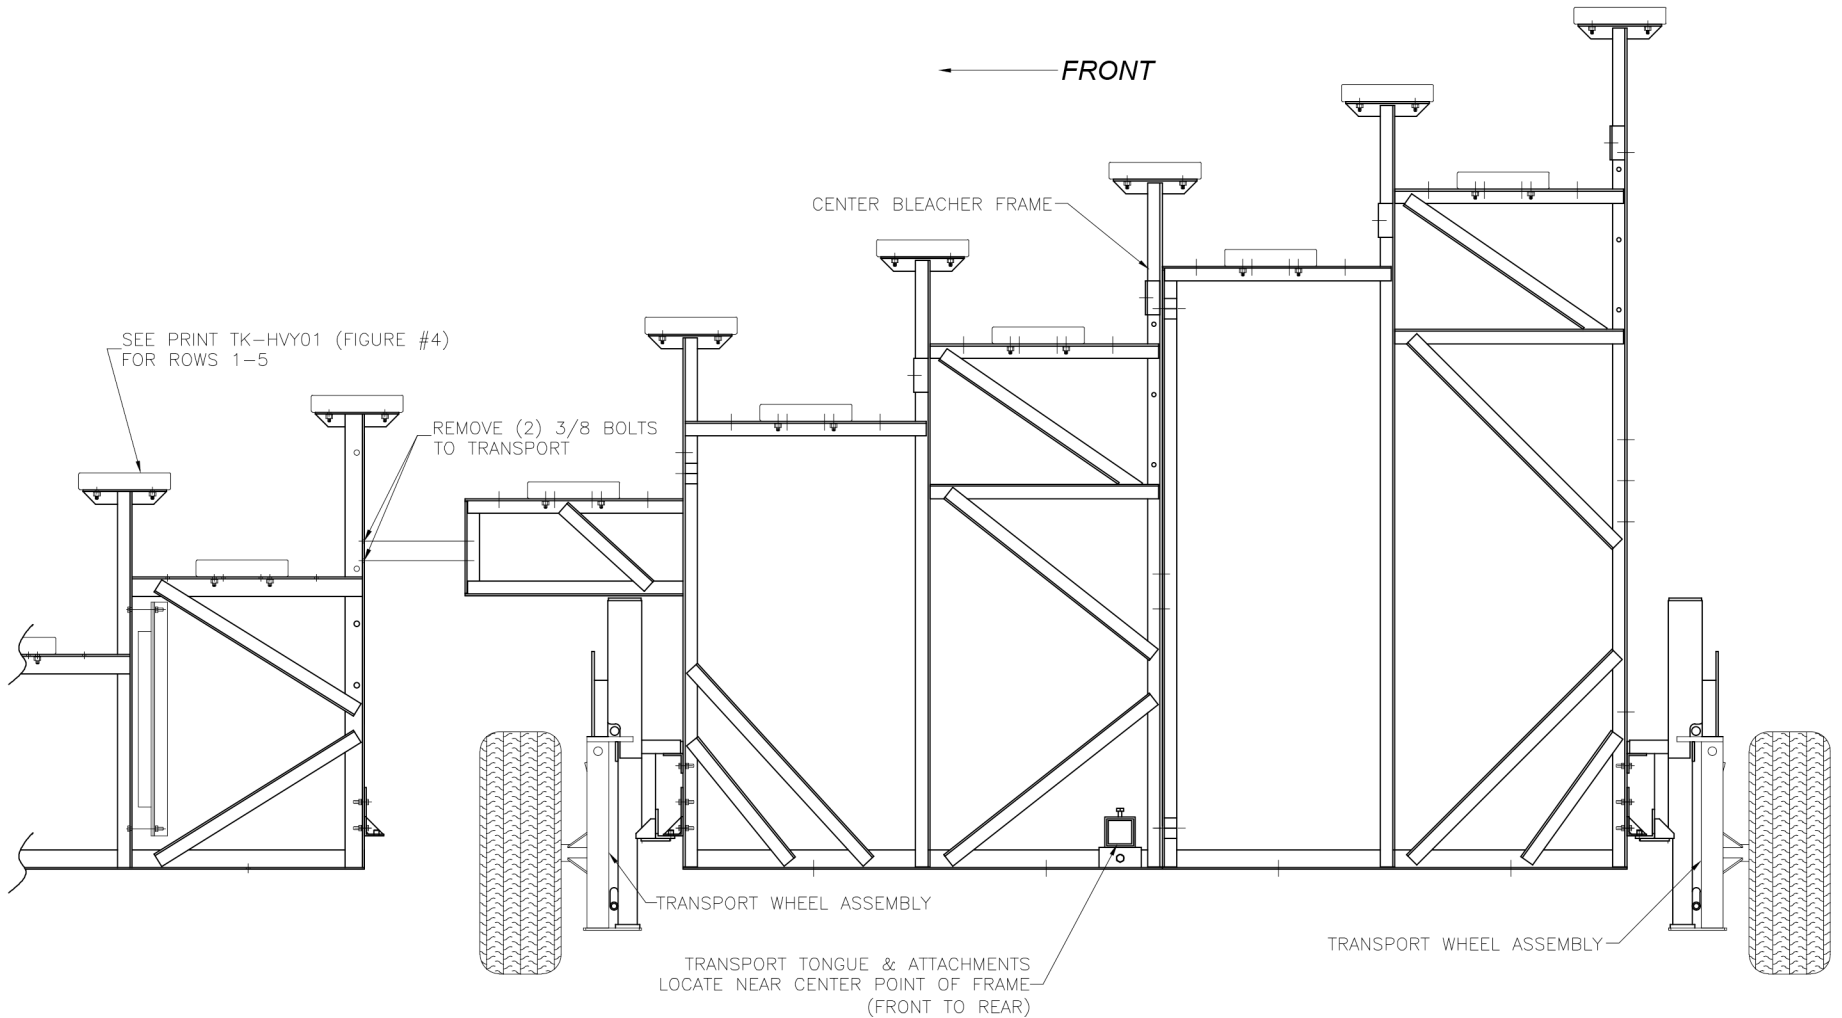

ROWS 6-10

(FIGURE #5)

<p>This drawing and all information contained herein is the property of NATIONAL RECREATION SYSTEMS, INC. and is not to be reproduced without express written permission of this manufacturer. We assume no responsibility for unauthorized use of this drawing. National Recreation Systems, Inc. is not responsible for local permits and occupancy requirements.</p>	SCALE: N.T.S.		APPROVED BY:	DRAWN BY:	
	DATE: 12/12/01			AAK	
	TITLE: HEAVY TRANSPORT KIT (TKH) ASSEMBLY (ROWS 6-10)				
	CUSTOMER:				DRAWING NUMBER: TK-HVY02