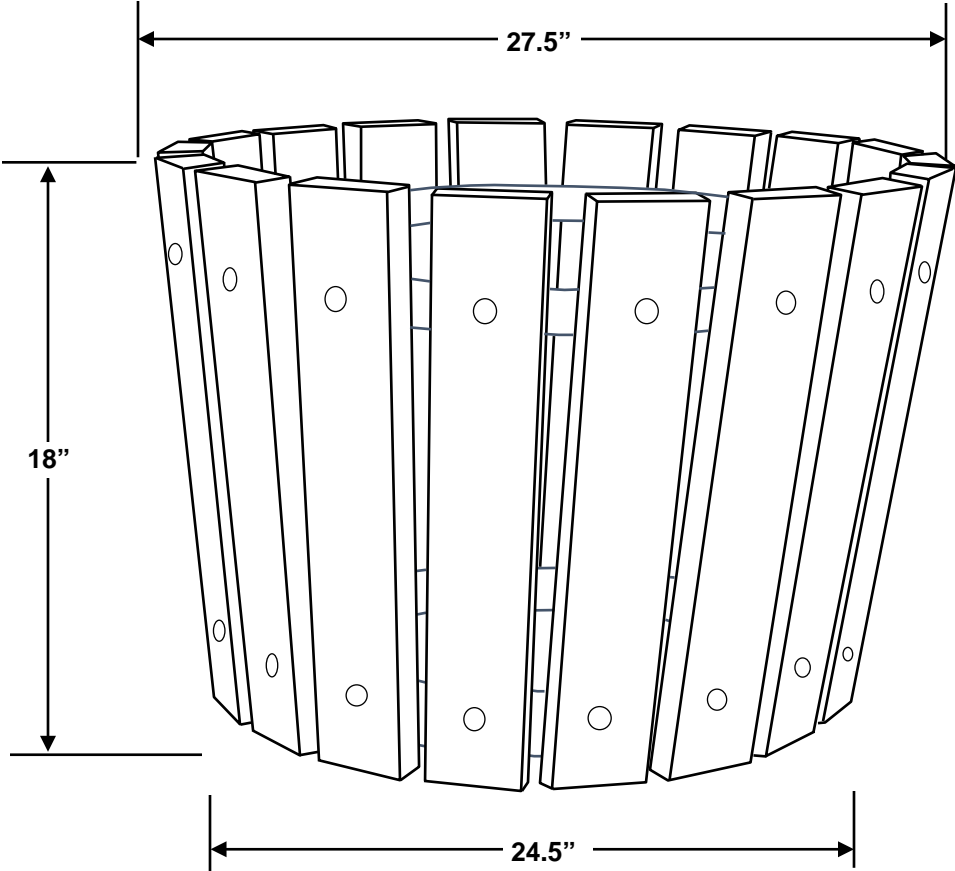

Small Round Planter

NOTE: All measurements are approximate. Size will vary from production run to production run due to variations in raw material. Sizes are also slightly different between colored items and black.