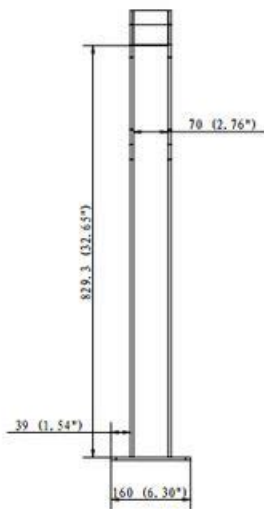

RACKIT-KEY WEIGHT

Without box 12.2Kg/With box 13.2Kg
Without box 26.8 LBS / With box 29.0 LBS

BIKE RACK-KEY

NO.	DRW	NAME	MATERIAL	SPEC	QTY
1	1014-01	KEY-PLATE	6	270*900	2
2	1014-02	BASE	6	160*160	1
3	1014-03	TOP PLATE	3	305*70	1