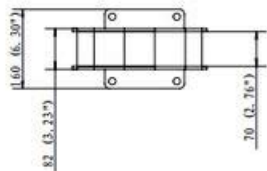

RACKIT-KEY WEIGHT

Without box 12.2Kg/With box 13.2Kg
Without box 26.8 LBS / With box 29.0 LBS

BIKE RACK-KEY

NO.	DRW	NAME	MATERIAL	SPEC	QTY
1	1014-01	KEY-PLATE	6	270*900	2
2	1014-02	BASE	6	160*160	1
3	1014-03	TOP PLATE	3	305*70	1