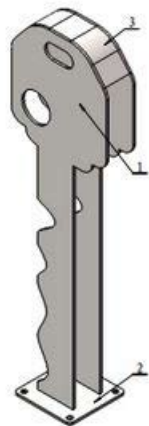

RACKIT-KEY WEIGHT

Without box 12.2Kg/With box 13.2Kg
Without box 26.8 LBS / With box 29.0 LBS

BIKE RACK-KEY

NO.	DRW	NAME	MATERIAL	SPEC	QTY
1	1014-01	KEY-PLATE	6	270*900	2
2	1014-02	BASE	6	160*160	1
3	1014-03	TOP PLATE	3	305*70	1