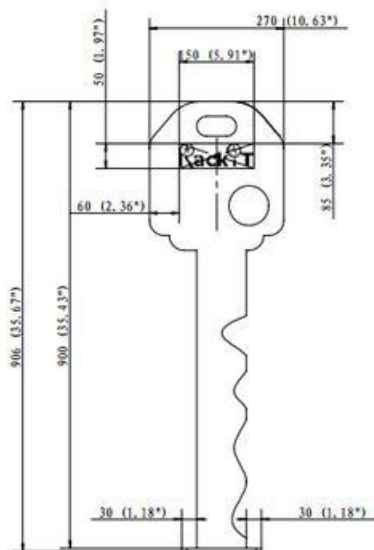

RACKIT-KEY WEIGHT

Without box 12.2Kg/With box 13.2Kg
Without box 26.8 LBS / With box 29.0 LBS

BIKE RACK-KEY

NO.	DRW	NAME	MATERIAL	SPEC	QTY
1	1014-01	KEY-PLATE	6	270*900	2
2	1014-02	BASE	6	160*160	1
3	1014-03	TOP PLATE	3	305*70	1