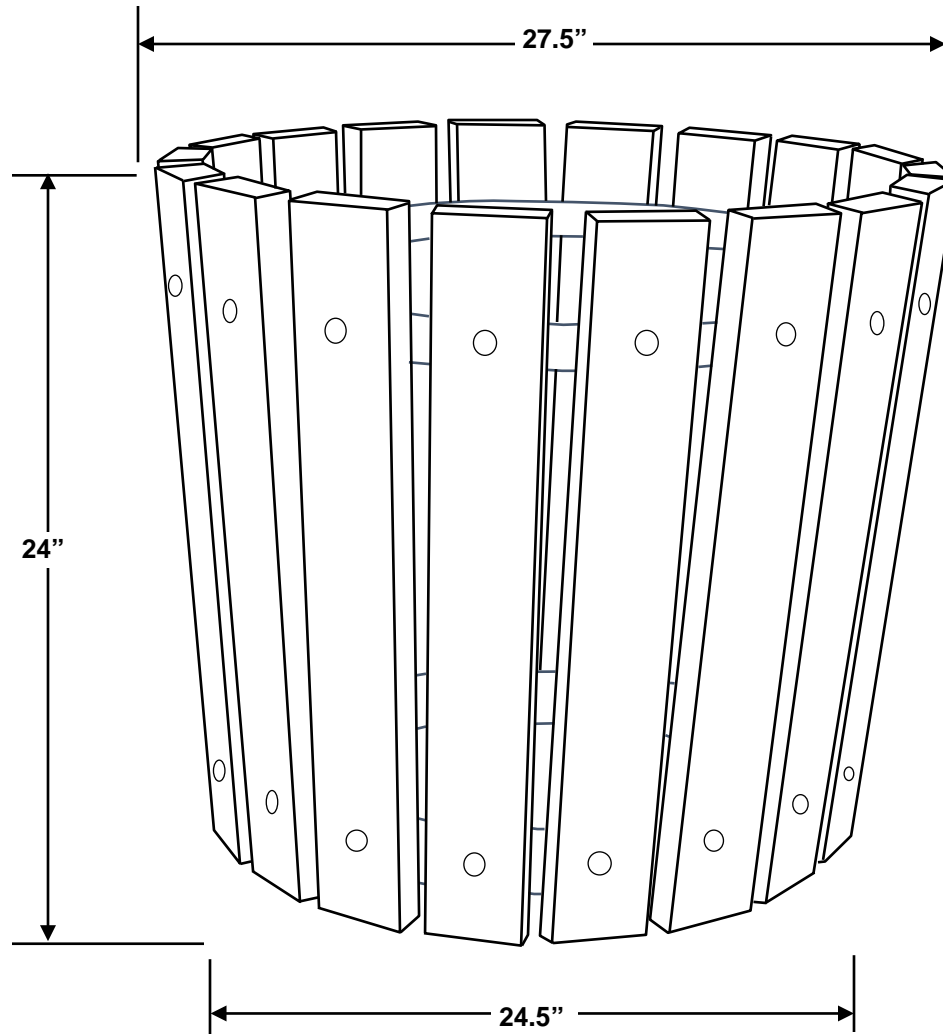

Medium Round Planter

NOTE: All measurements are approximate. Size will vary from production run to production run due to variations in raw material. Sizes are also slightly different between colored items and black.