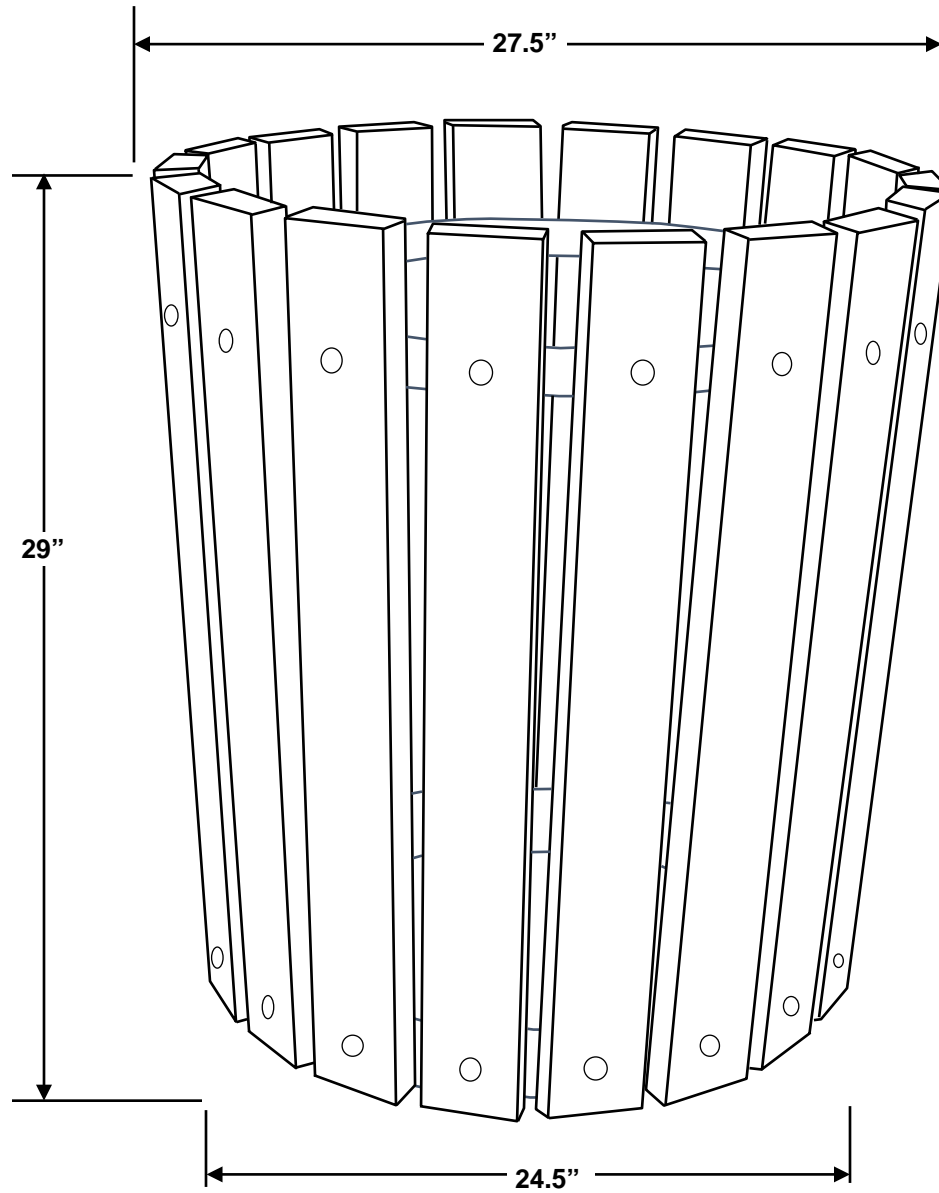

Large Round Planter

NOTE: All measurements are approximate. Size will vary from production run to production run due to variations in raw material. Sizes are also slightly different between colored items and black.