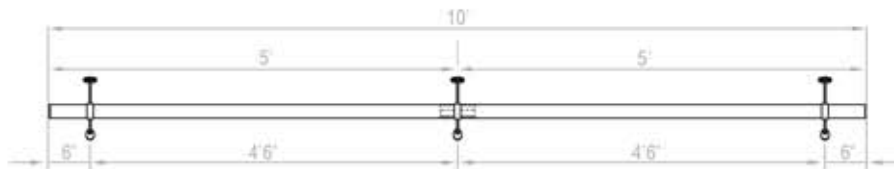

**XX-FR1008/2**

**8-ft Foot Rail Kit**

- 2-4' tubes
- 3 Brackets
- 1 Splice
- 2 End Caps

**XX-FR1010/2**

**10-ft Foot Rail Kit**

- 2-5' tubes
- 3 Brackets
- 1 Splice
- 2 End Caps

**XX-FR1012/2**

**12-ft Foot Rail Kit**