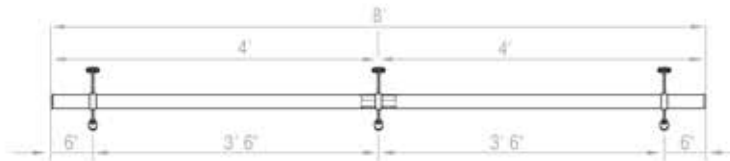

XX-FR1008/2

8-ft Foot Rail Kit

- 2-4' tubes
- 3 Brackets
- 1 Splice
- 2 End Caps