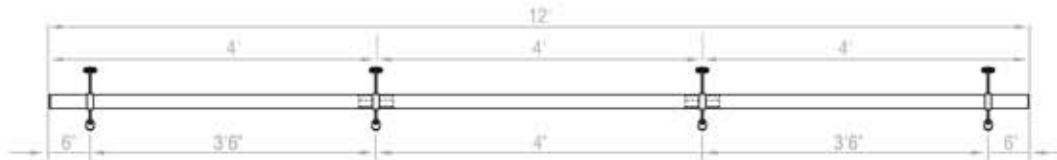

XX-FR1012/2

12-ft Foot Rail Kit

- 3-4' tubes
- 4 Brackets
- 2 Splices
- 2 End Caps