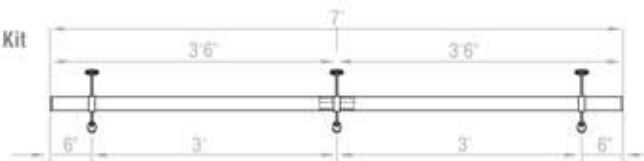

- 1-5' tube
- 2 Brackets
- 2 End Caps

**XX-FR1006/2**

**6-ft Foot Rail Kit**

- 2-3' tubes
- 1 Splice
- 3 Brackets
- 2 End Caps

**XX-FR1007/2**

**7-ft Foot Rail Kit**

- 2-3'6" tubes
- 1 Splice
- 3 Brackets
- 2 End Caps