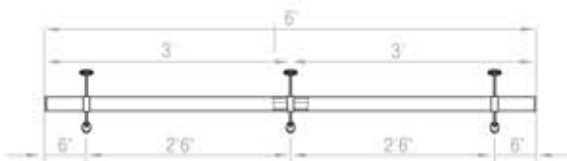

# Standard Foot Rail Kits

\*XX" in the product number designates material/finish.

00 = Brass    40 = Polished Stainless Steel    44 = Satin Stainless Steel

**XX-FR1002/2**

**2-ft Foot Rail Kit**

- 1-2' tube
- 2 Brackets
- 2 End Caps

**XX-FR1003/2**

**3-ft Foot Rail Kit**

- 1-3' tube
- 2 Brackets
- 2 End Caps

**XX-FR1004/2**

**4-ft Foot Rail Kit**

- 1-4' tube
- 2 Brackets
- 2 End Caps

**XX-FR1005/2**

**5-ft Foot Rail Kit**

- 1-5' tube
- 2 Brackets
- 2 End Caps

**XX-FR1006/2**

**6-ft Foot Rail Kit**

- 2-3' tubes
- 1 Splice
- 3 Brackets
- 2 End Caps

**XX-FR1007/2**

**7-ft Foot Rail Kit**

- 2-3'6" tubes
- 1 Splice
- 3 Brackets
- 2 End Caps