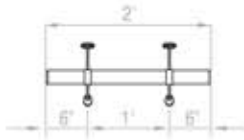

# Standard Foot Rail Kits

\*XX" in the product number designates material/finish.

00 = Brass    40 = Polished Stainless Steel    44 = Satin Stainless Steel

**XX-FR1002/2**

**2-ft Foot Rail Kit**

- 1-2' tube
- 2 Brackets
- 2 End Caps

**XX-FR1003/2**

**3-ft Foot Rail Kit**

- 1-3' tube
- 2 Brackets
- 2 End Caps

**XX-FR1004/2**

**4-ft Foot Rail Kit**

- 1-4' tube
- 2 Brackets
- 2 End Caps

**XX-FR1005/2**

**5-ft Foot Rail Kit**