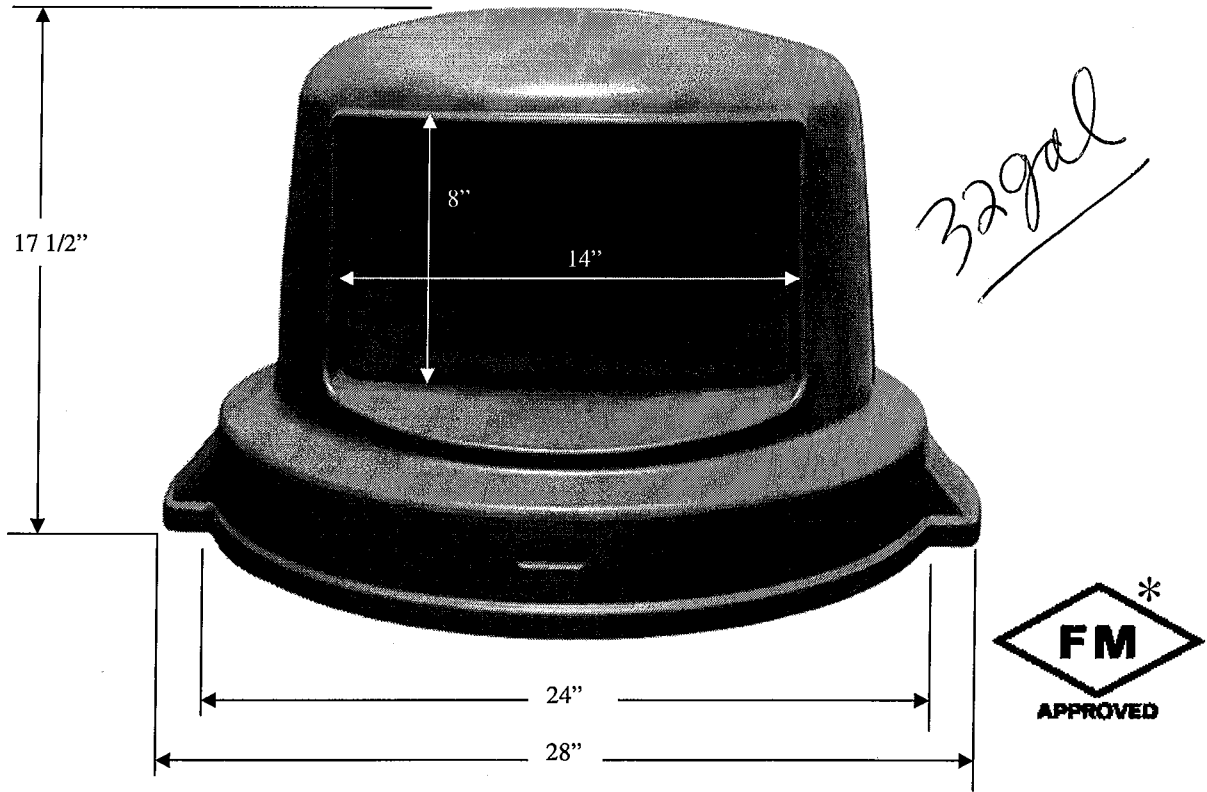

DT-
Black only

Specification Sheet For: #4456 Huskee Dome Top

Detailed Description:	4456 Huskee Dome Top Lid
Designed to Fit:	4444, 44gal Huskee Receptacle, 4442 & 4443 Huskee SuperKan™ Material Handler and BackSaver and 55gal Steel Drums
*Classification:	The CMC #4456 Dome Top Lid is FM Approved when used with CMC SuperKan™ BackSaver (#4443)
Material:	Linear Low Density Polyethylene
Colors Available:	Black, Blue, Grey, Red
Carton Quantity:	2 each/carton
Modular Quantity:	4 packs or 2 each/mod
Shipping Weight:	14.72 lbs.
Carton Cube:	10.07 cubic feet