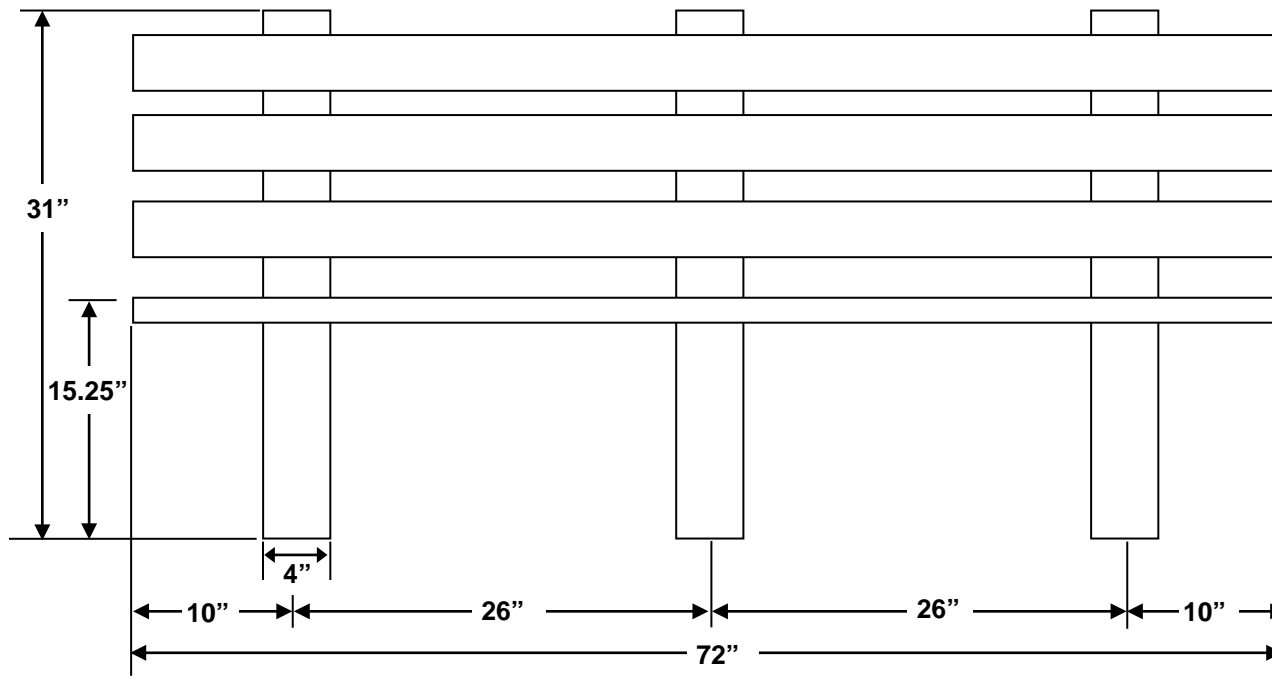

6-Ft. Traditional Bench

NOTE: All measurements are approximate. Size will vary from production run to production run due to variations in raw material. Sizes are also slightly different between colored items and black.

460 – 6' Portable Traditional Bench

NOTE: All measurements are approximate. Size will vary from production run to production run due to variations in raw material. Sizes are also slightly different between colored items and black.