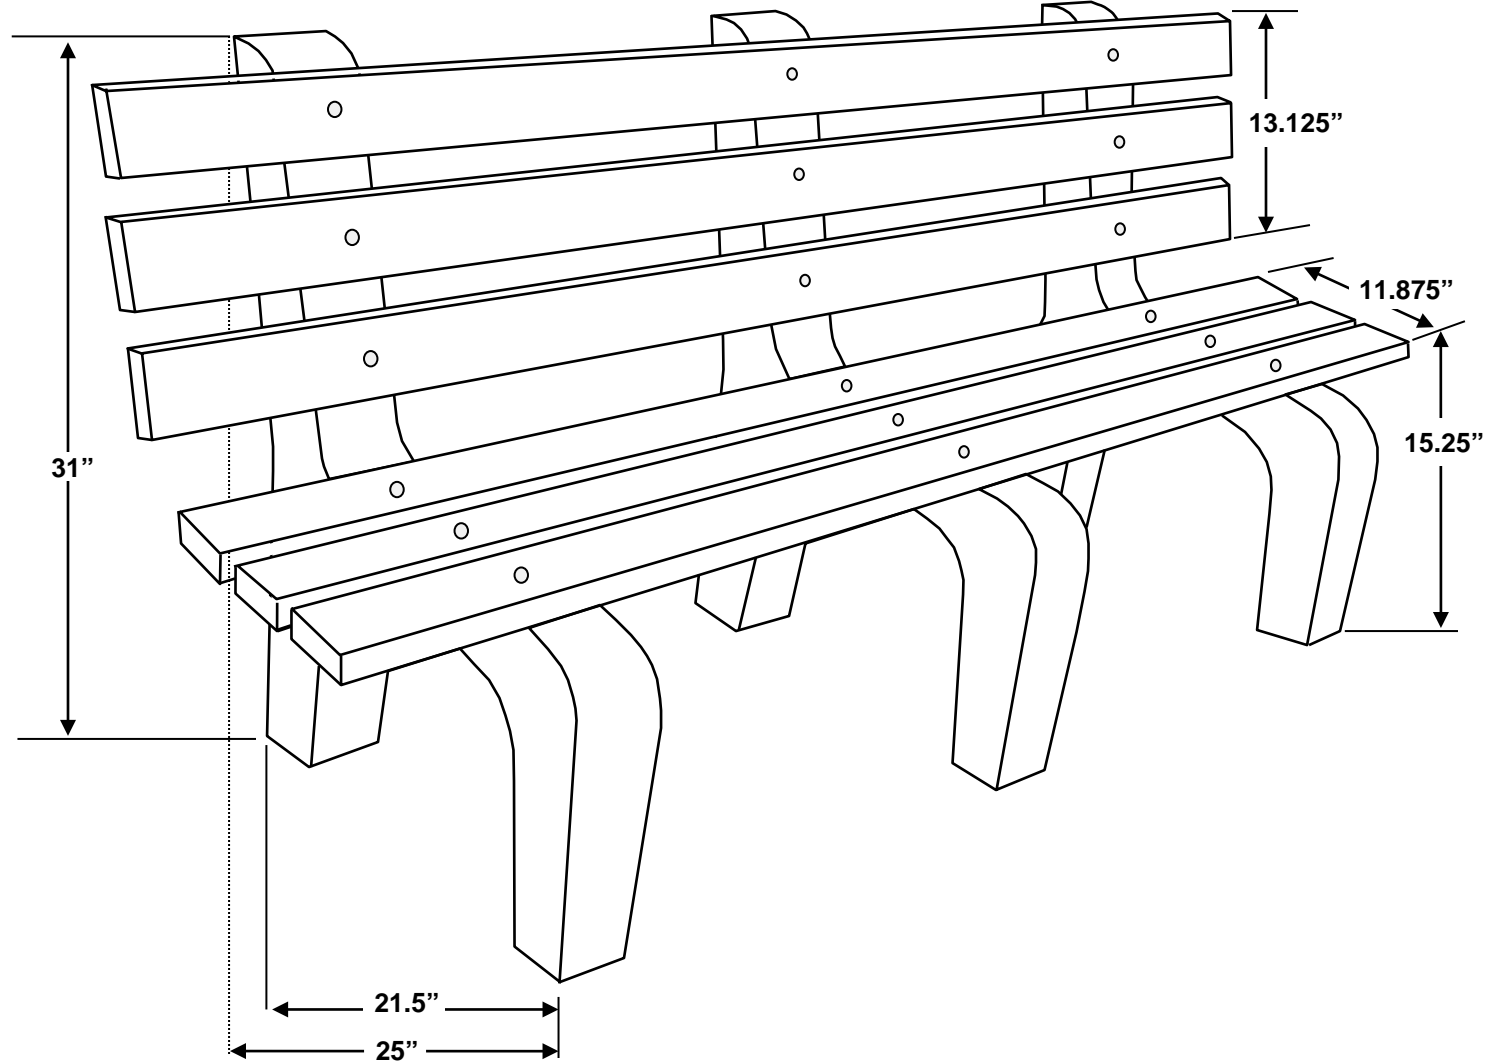

6-Ft. Traditional Bench

NOTE: All measurements are approximate. Size will vary from production run to production run due to variations in raw material. Sizes are also slightly different between colored items and black.

460 – 6' Portable Traditional Bench

NOTE: All measurements are approximate. Size will vary from production run to production run due to variations in raw material. Sizes are also slightly different between colored items and black.