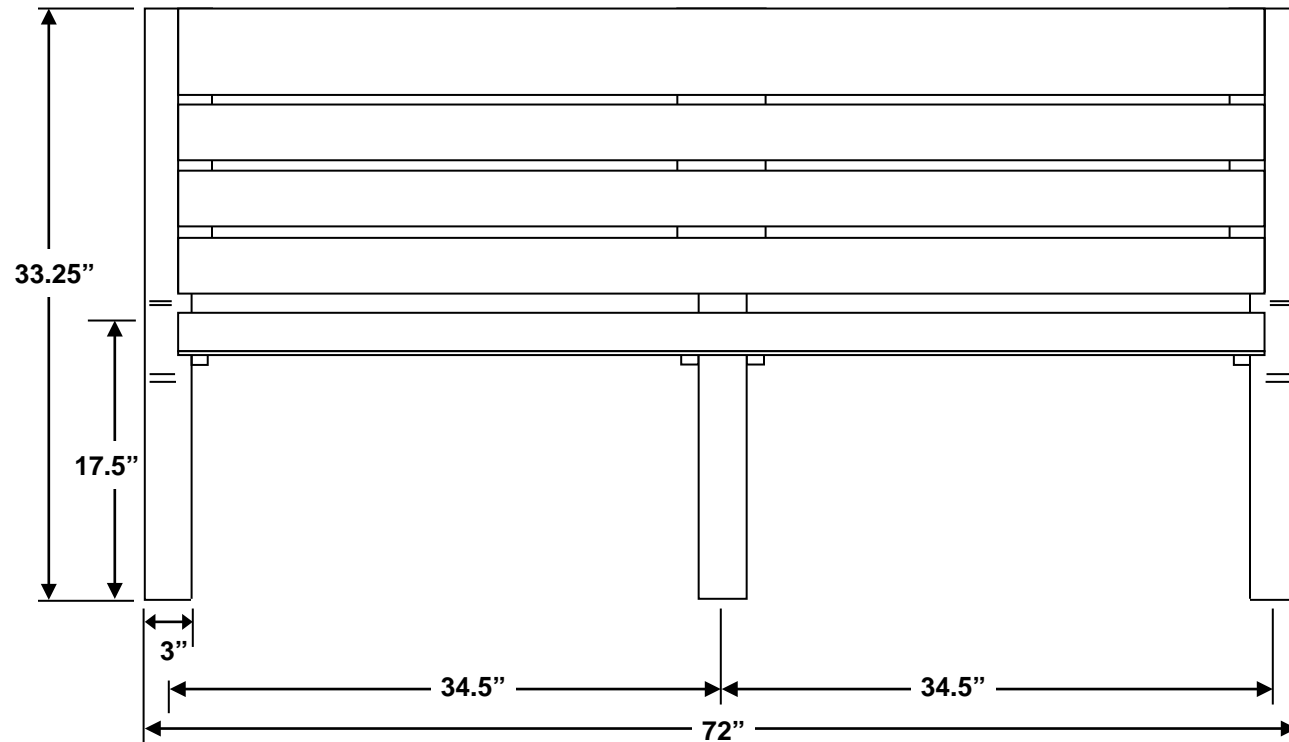

Malibu Bench

NOTE: All measurements are approximate. Size will vary from production run to production run due to variations in raw material. Sizes are also slightly different between colored items and black.

660 – 6' Portable Malibu Bench

NOTE: All measurements are approximate. Size will vary from production run to production run due to variations in raw material. Sizes are also slightly different between colored items and black.