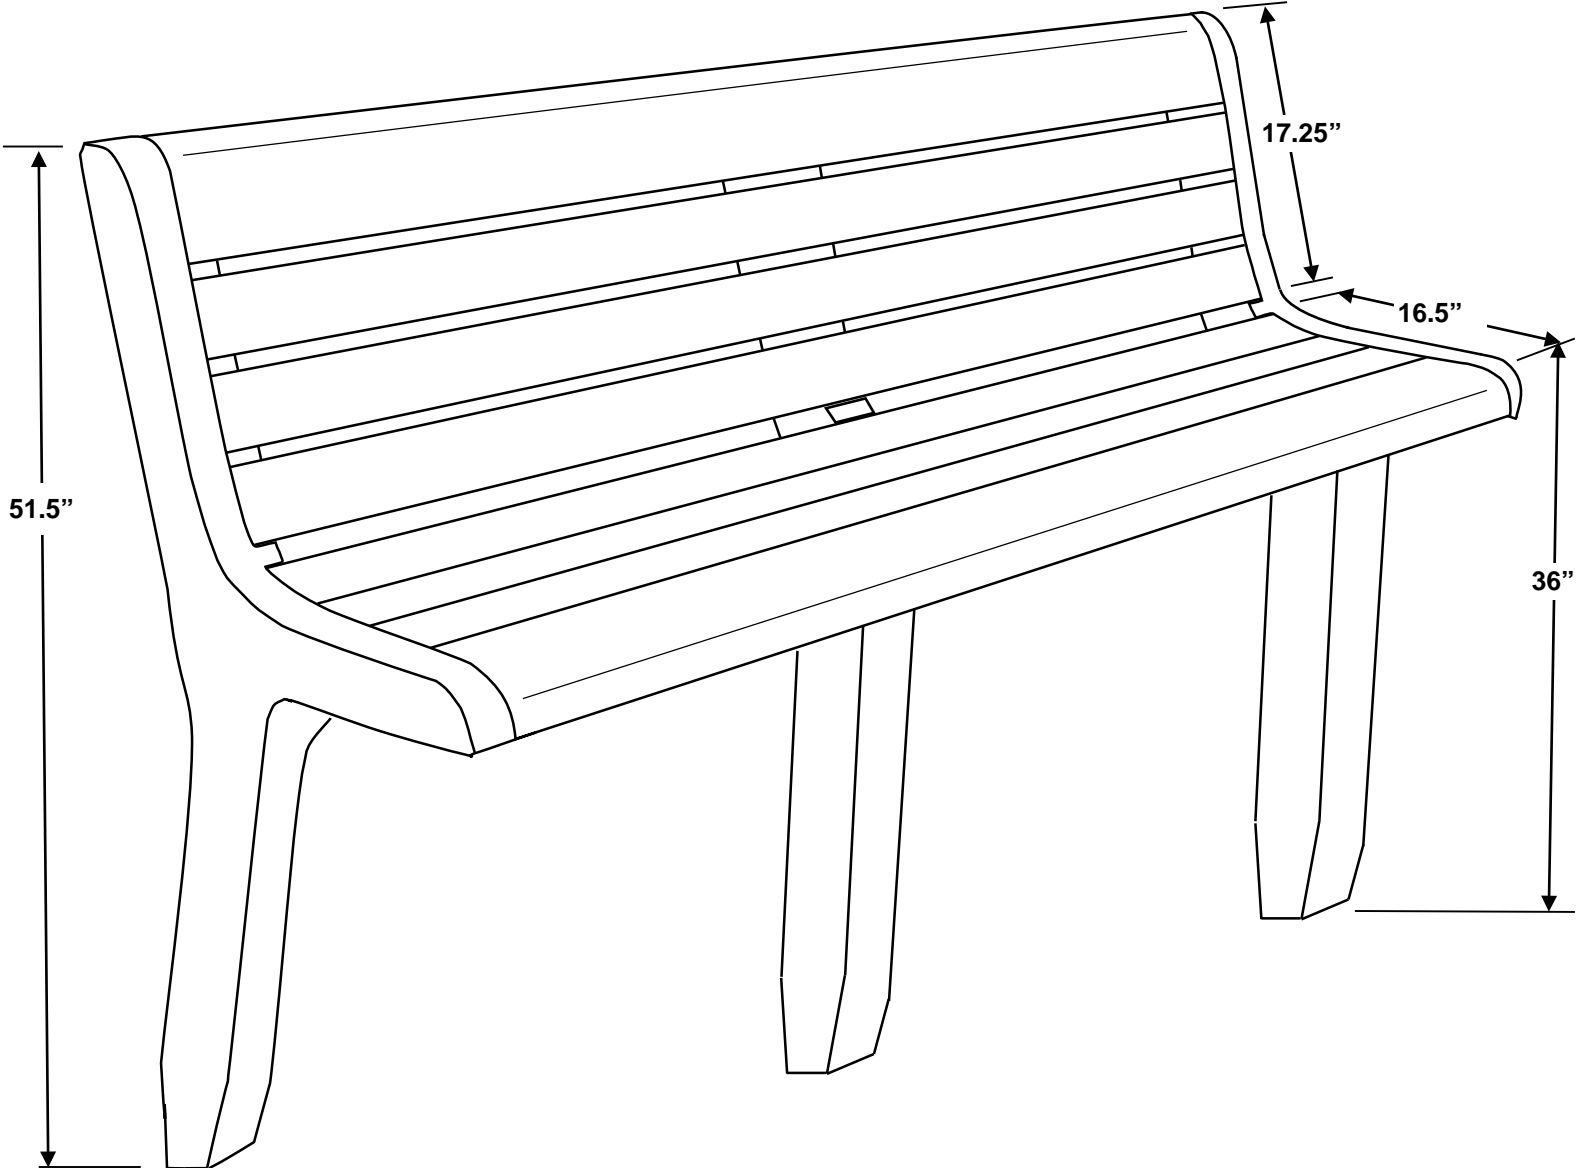

Malibu Bench

NOTE: All measurements are approximate. Size will vary from production run to production run due to variations in raw material. Sizes are also slightly different between colored items and black.

660 – 6' Portable Malibu Bench

NOTE: All measurements are approximate. Size will vary from production run to production run due to variations in raw material. Sizes are also slightly different between colored items and black.