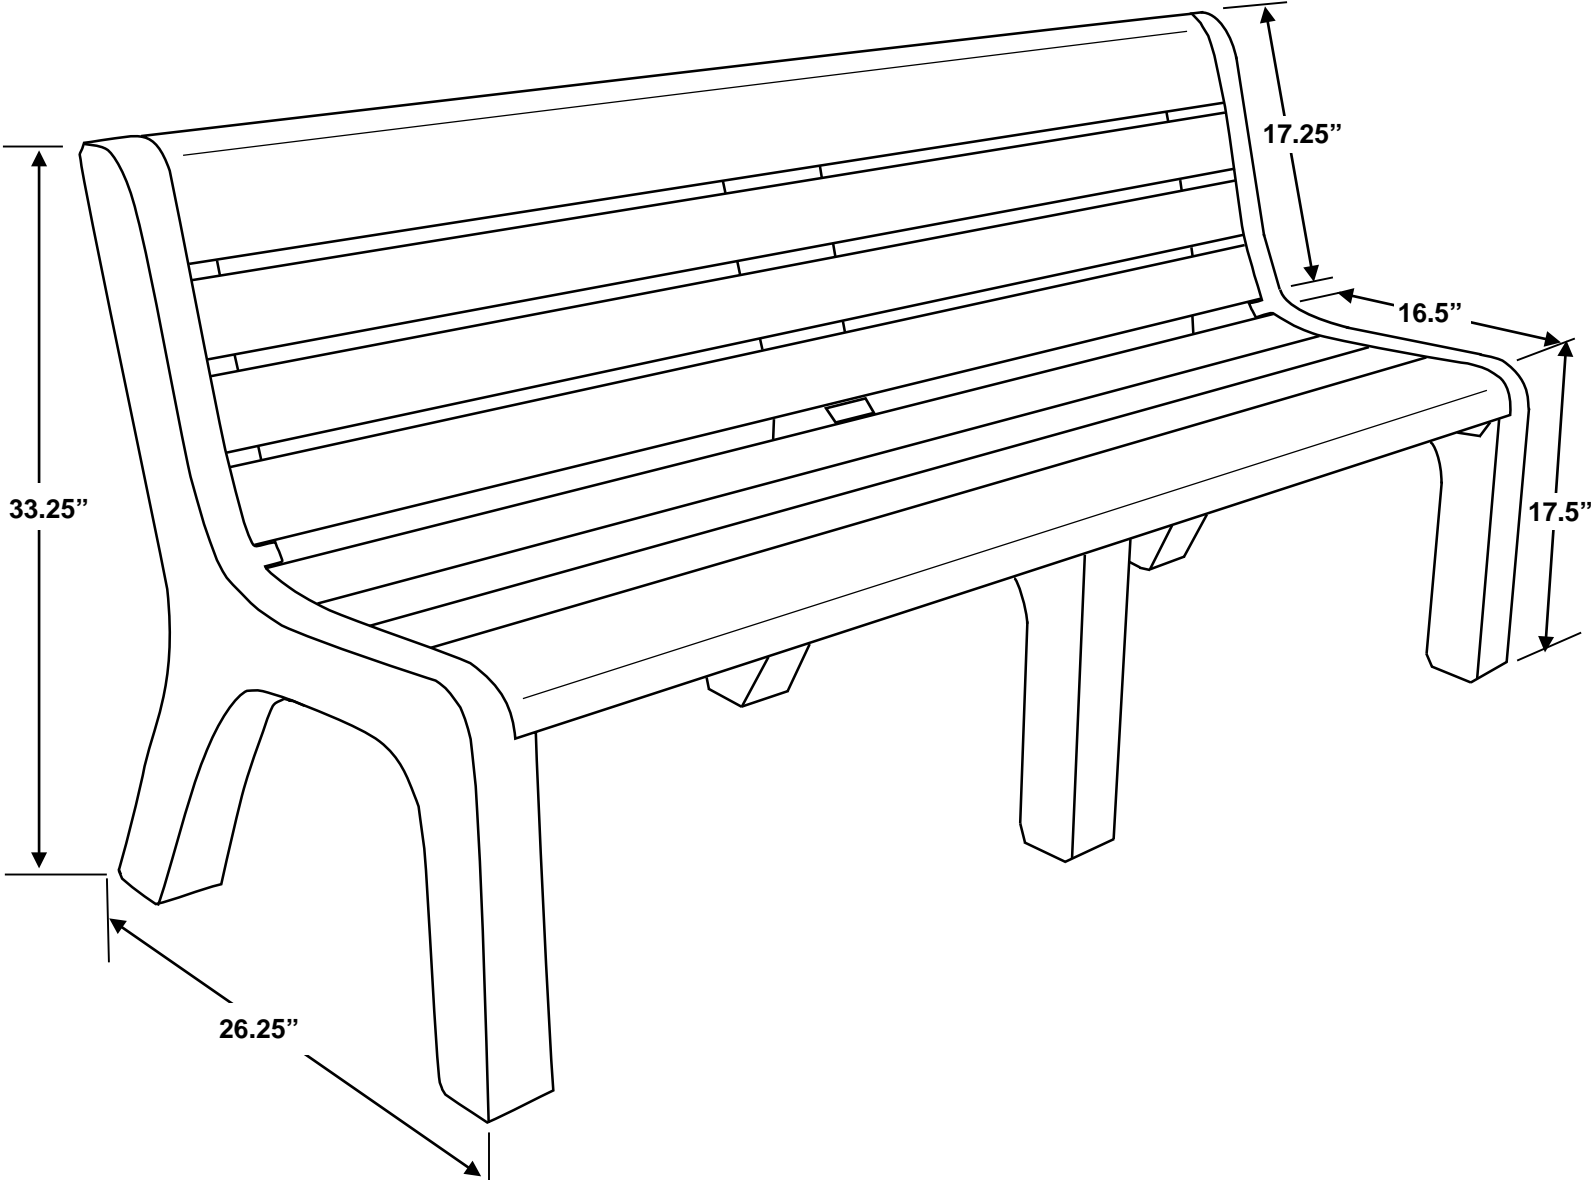

Malibu Bench

NOTE: All measurements are approximate. Size will vary from production run to production run due to variations in raw material. Sizes are also slightly different between colored items and black.

660 – 6' Portable Malibu Bench

NOTE: All measurements are approximate. Size will vary from production run to production run due to variations in raw material. Sizes are also slightly different between colored items and black.