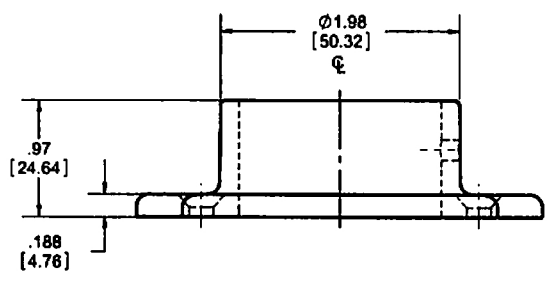

REVISIONS		
REV.	DESCRIPTION	DATE

PART NO.	ALLOY	MATERIAL & FINISH
49-611/424	316	316 SATIN BT. STEEL

42.4mm PART NO XX-511-424
