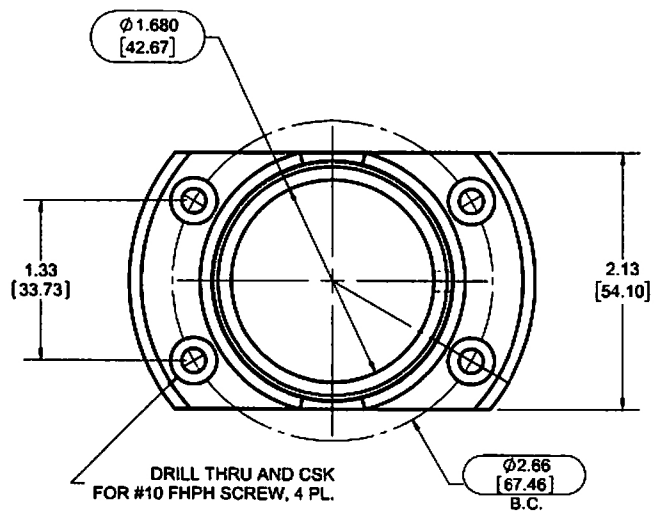

REVISIONS		
REV.	DESCRIPTION	DATE

PART NO.	ALLOY	MATERIAL & FINISH
49-611/424	316	316 SATIN BT. STEEL

42.4mm PART NO XX-511-424
