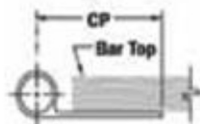

Arm Rail Bracket

Item #	Material	Finish	Tube OD	CP	Compatible Tubing SKU
00-450/1H	Brass	Polished	1½"	5¾"	00-A110
00-450/2	Brass	Polished	2"	5 ⁹ / ₈ "	00-A120