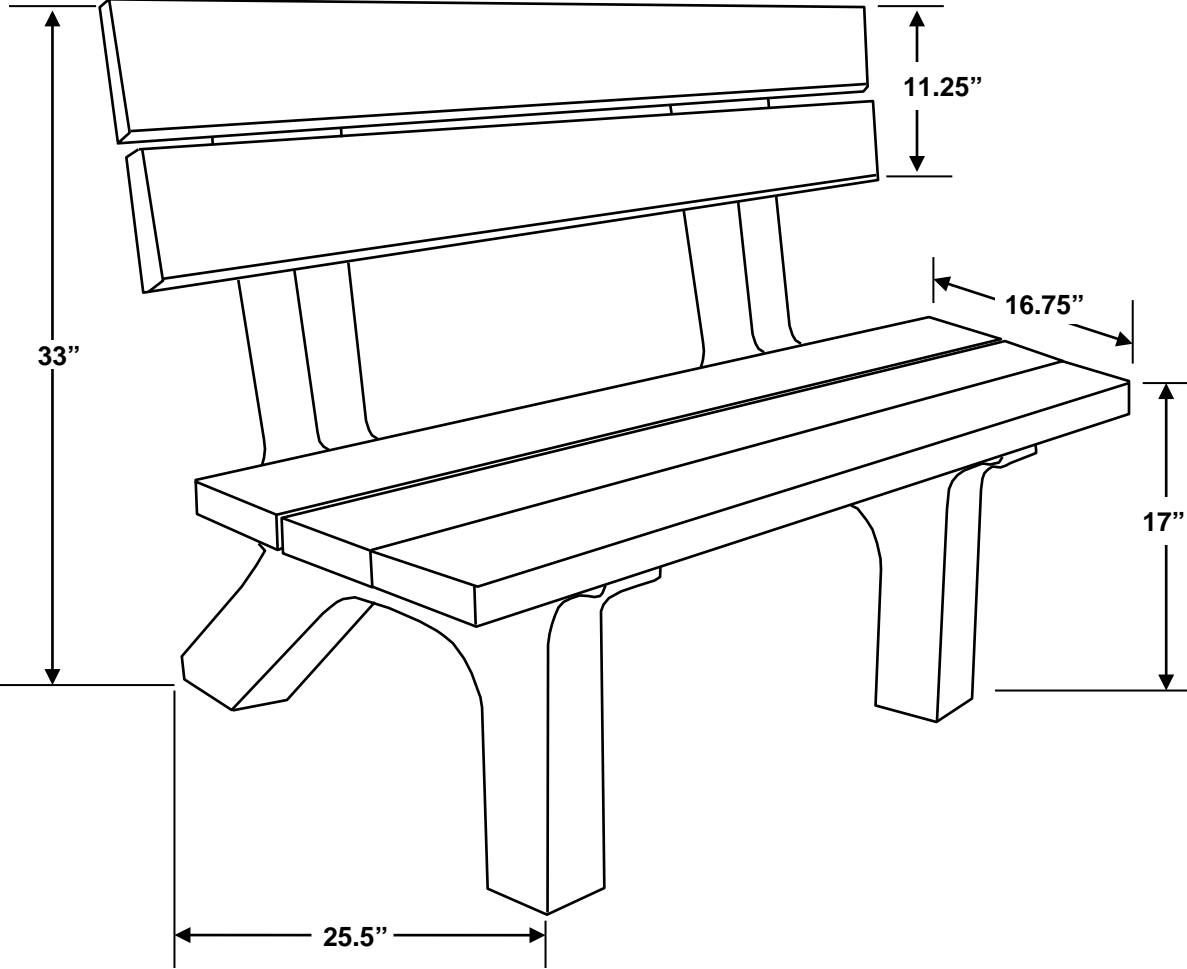

4-Ft. Rock Island Bench

NOTE: All measurements are approximate. Size will vary from production run to production run due to variations in raw material. Sizes are also slightly different between colored items and black.

4-Ft. Inground Rock Island Bench

NOTE: All measurements are approximate. Size will vary from production run to production run due to variations in raw material. Sizes are also slightly different between colored items and black.

540 – 4' Portable Rock Island Bench

NOTE: All measurements are approximate. Size will vary from production run to production run due to variations in raw material. Sizes are also slightly different between colored items and black.