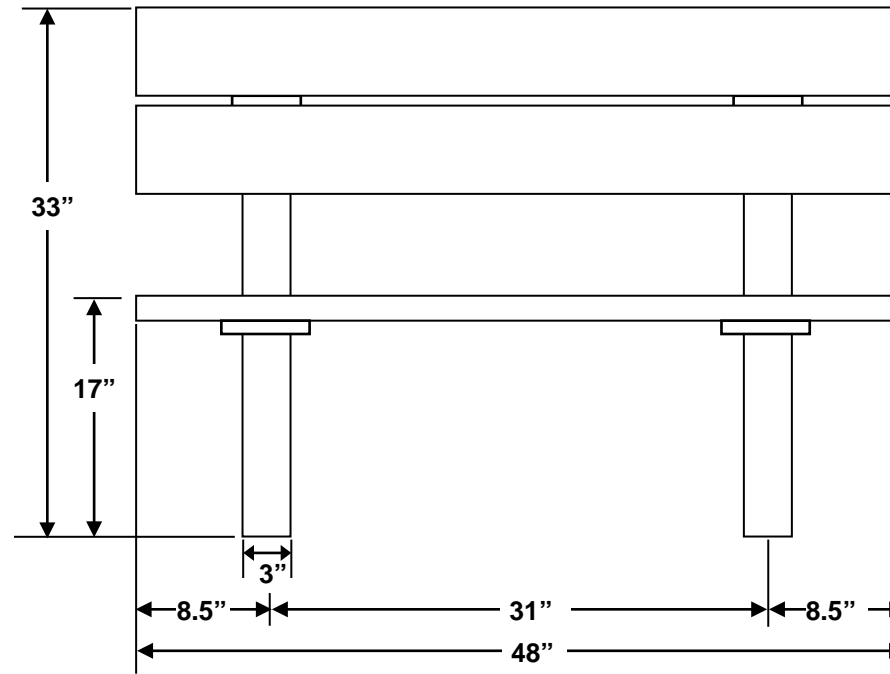

4-Ft. Rock Island Bench

NOTE: All measurements are approximate. Size will vary from production run to production run due to variations in raw material. Sizes are also slightly different between colored items and black.

4-Ft. Inground Rock Island Bench

NOTE: All measurements are approximate. Size will vary from production run to production run due to variations in raw material. Sizes are also slightly different between colored items and black.

540 – 4' Portable Rock Island Bench

NOTE: All measurements are approximate. Size will vary from production run to production run due to variations in raw material. Sizes are also slightly different between colored items and black.