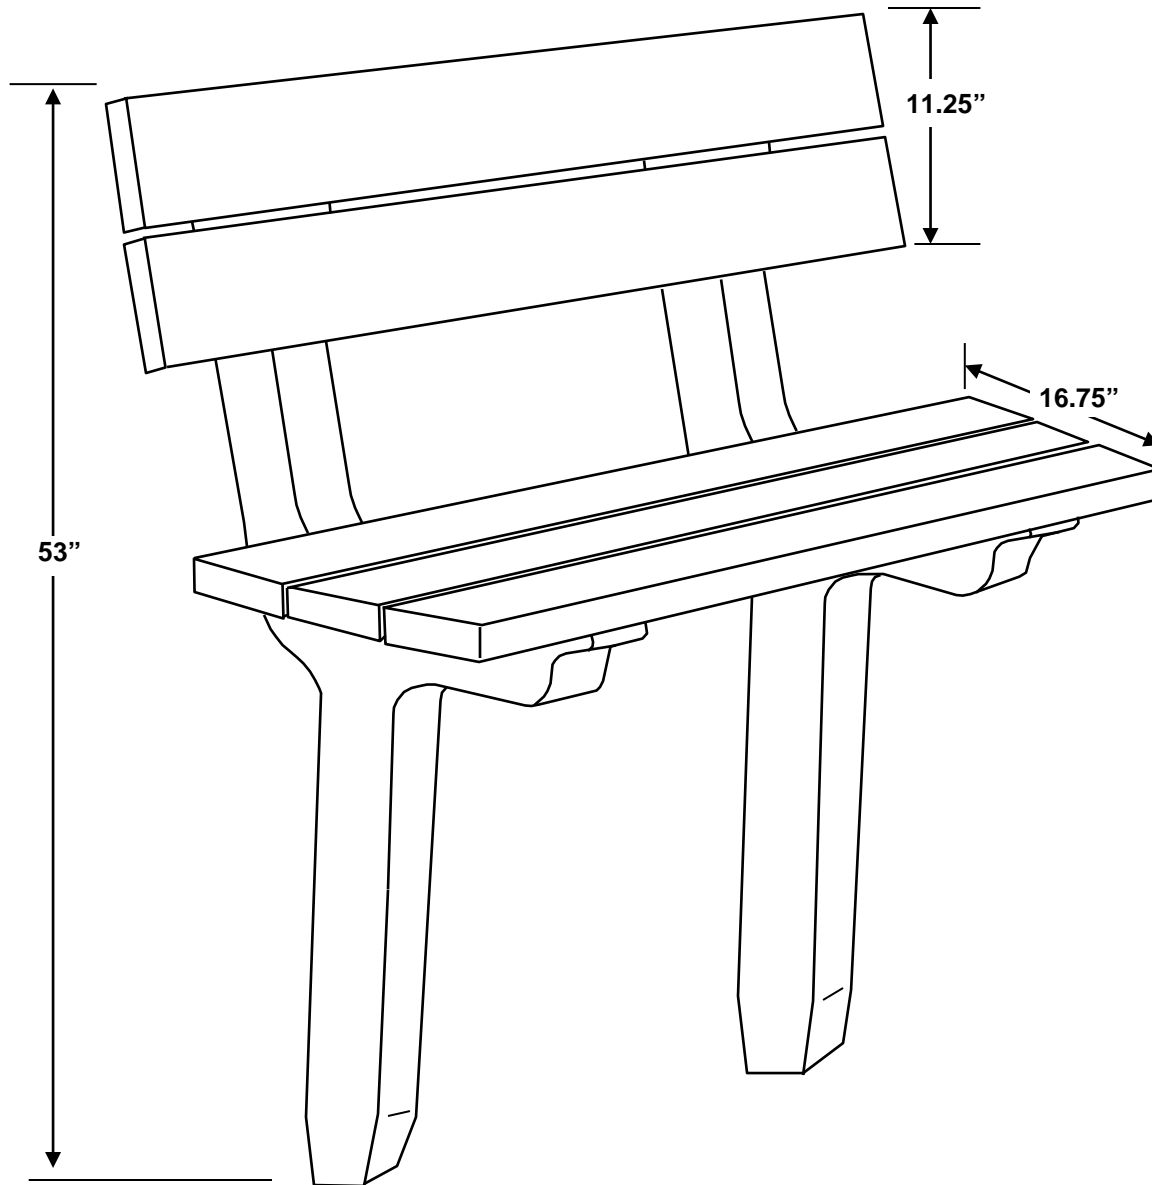

4-Ft. Rock Island Bench

NOTE: All measurements are approximate. Size will vary from production run to production run due to variations in raw material. Sizes are also slightly different between colored items and black.

4-Ft. Inground Rock Island Bench

NOTE: All measurements are approximate. Size will vary from production run to production run due to variations in raw material. Sizes are also slightly different between colored items and black.

540 – 4' Portable Rock Island Bench

NOTE: All measurements are approximate. Size will vary from production run to production run due to variations in raw material. Sizes are also slightly different between colored items and black.