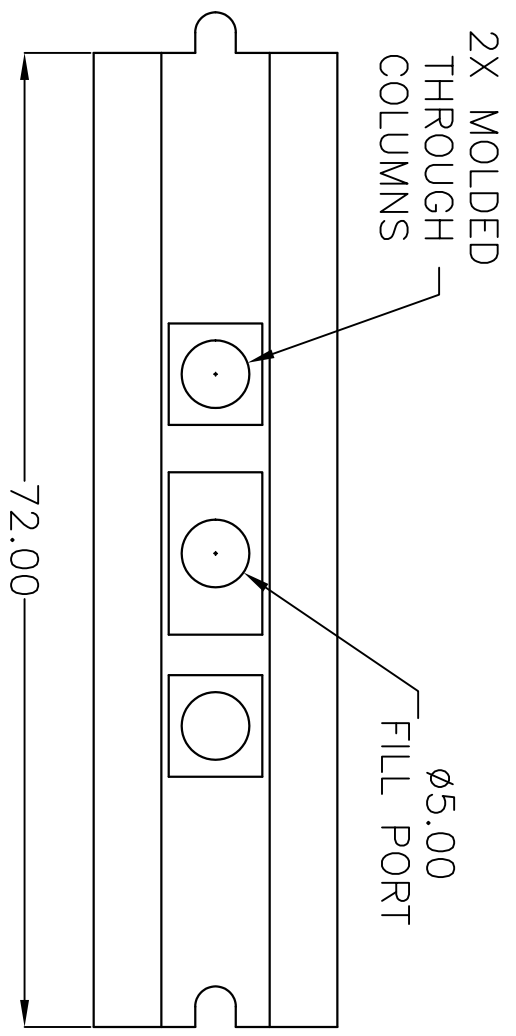

32" BARRIER

1/4" WALL THICKNESS
70 LB PART