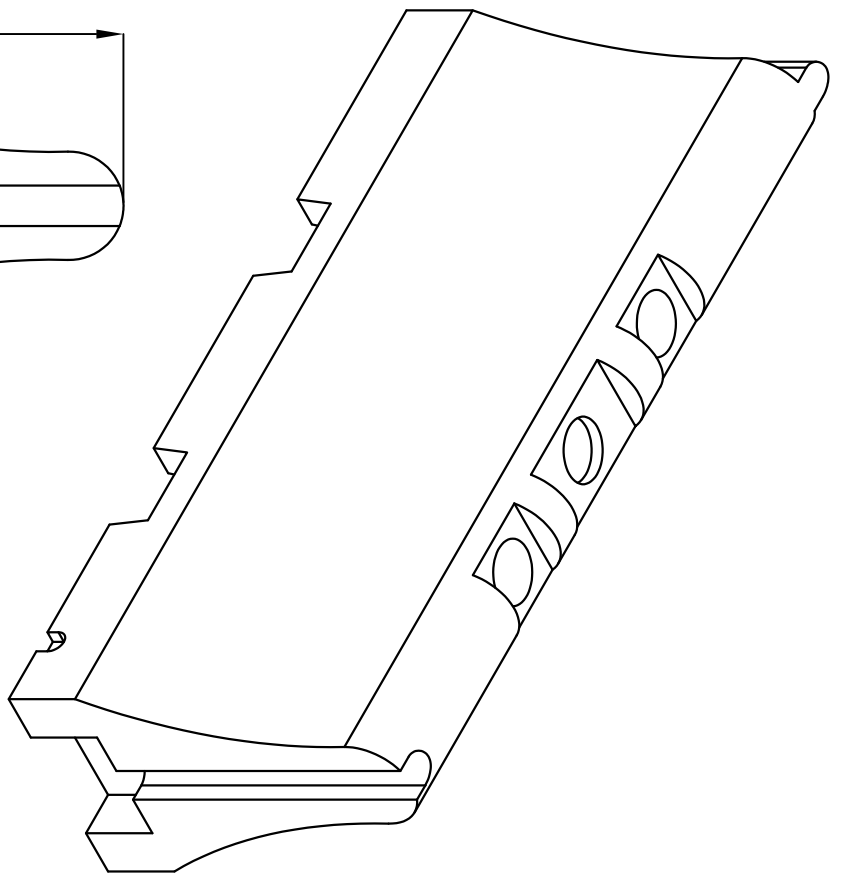

32" BARRIER

1/4" WALL THICKNESS
70 LB PART