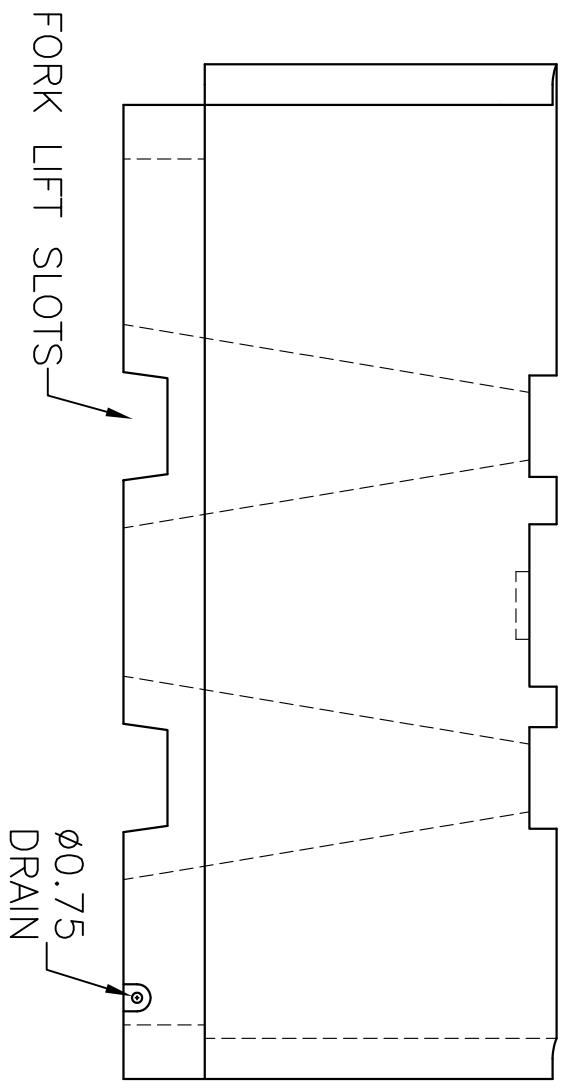

32" BARRIER

1/4" WALL THICKNESS
70 LB PART