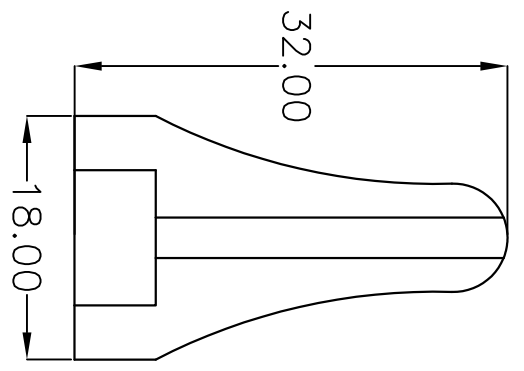

32" BARRIER

1/4" WALL THICKNESS
70 LB PART