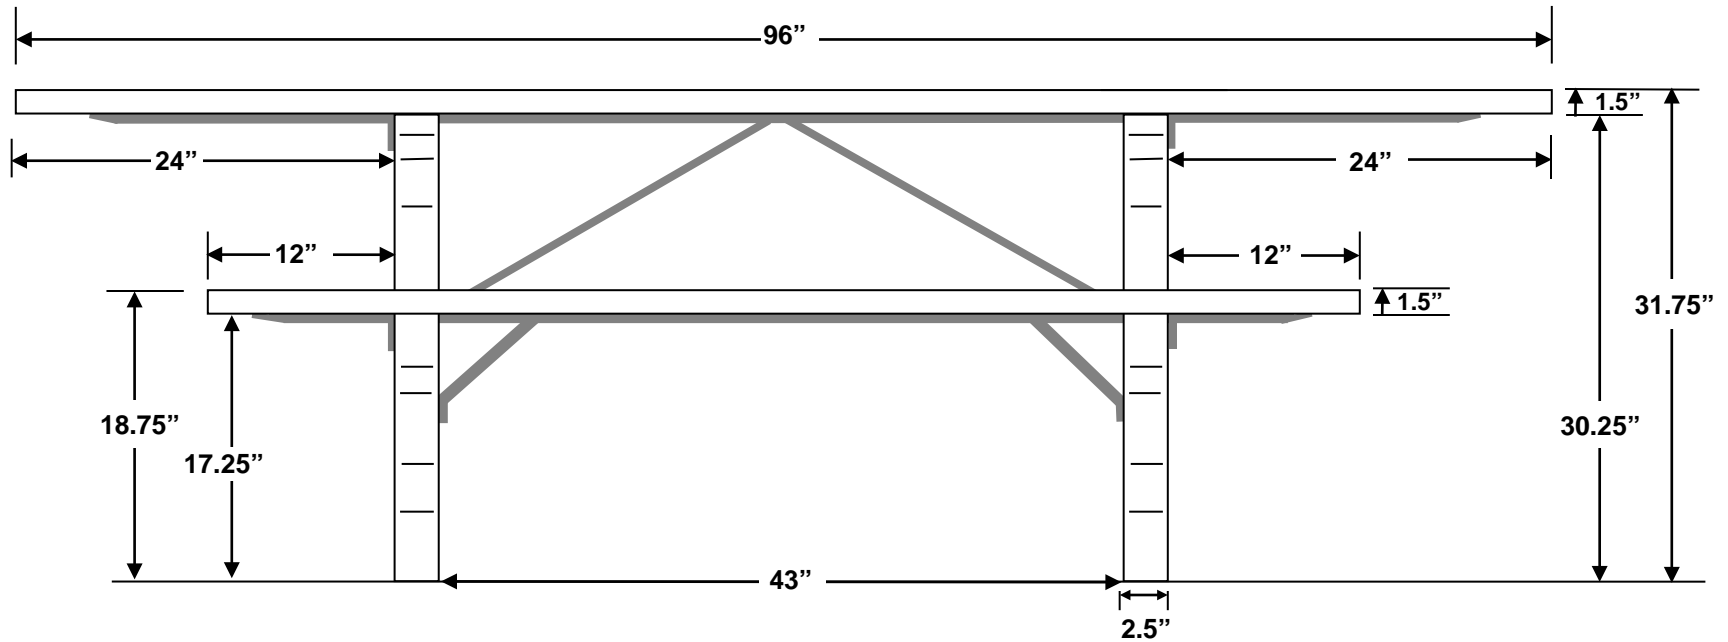

#286 – 8' Symmetrical Walk Thru with 2x10's (8' top/6' seats)
(Wheelchair accessible both ends)

NOTE: All measurements are approximate. Size will vary from production run to production run due to variations in raw material. Sizes are also slightly different between colored items and black.