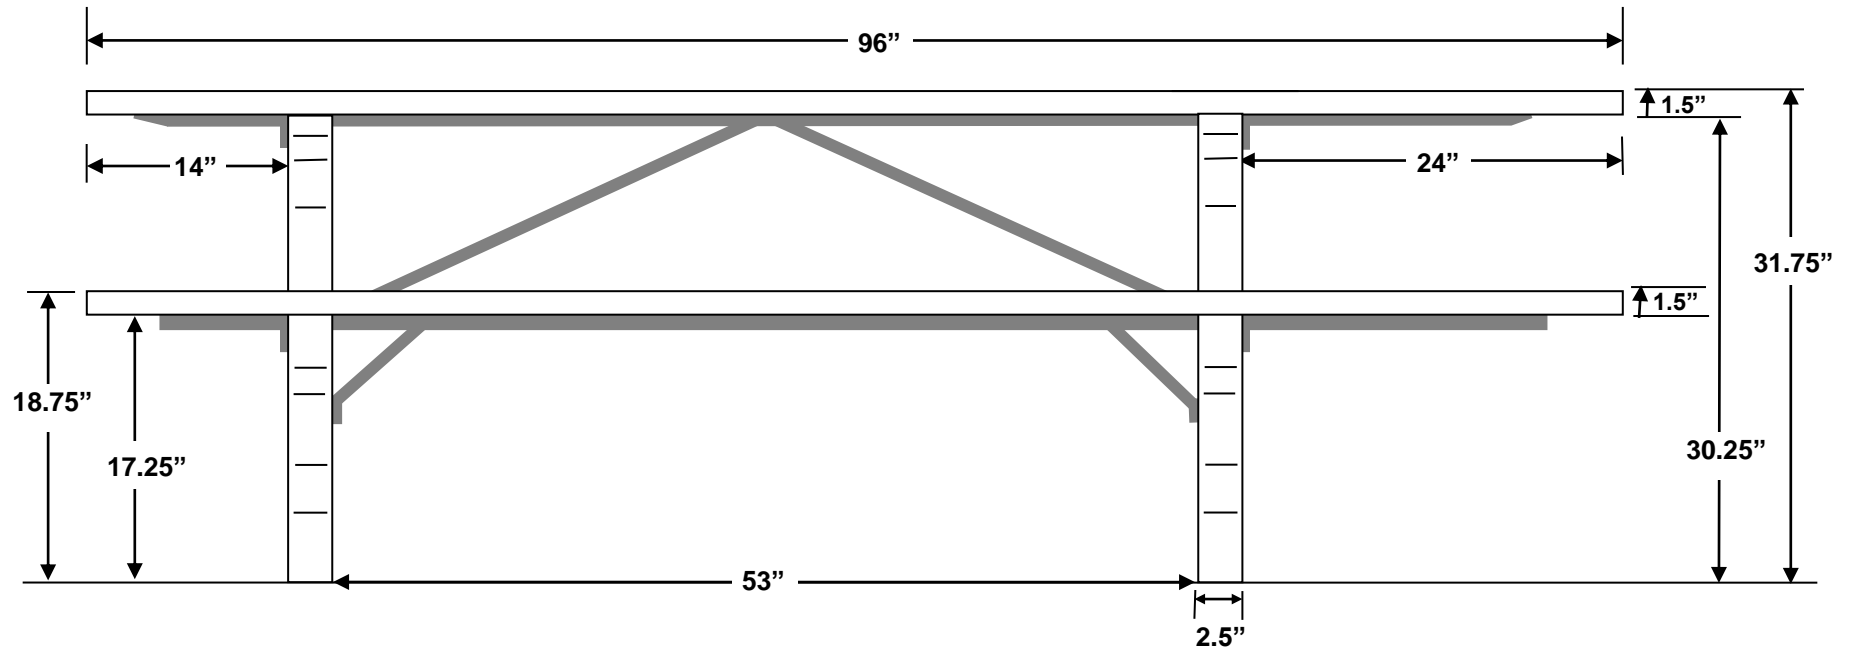

#28 – 8' Non-Symmetrical Walk thru with 2x10's (8' top/8' seats)  
(Wheelchair accessible one end)

**NOTE:** All measurements are approximate. Size will vary from production run to production run due to variations in raw material. Sizes are also slightly different between colored items and black.