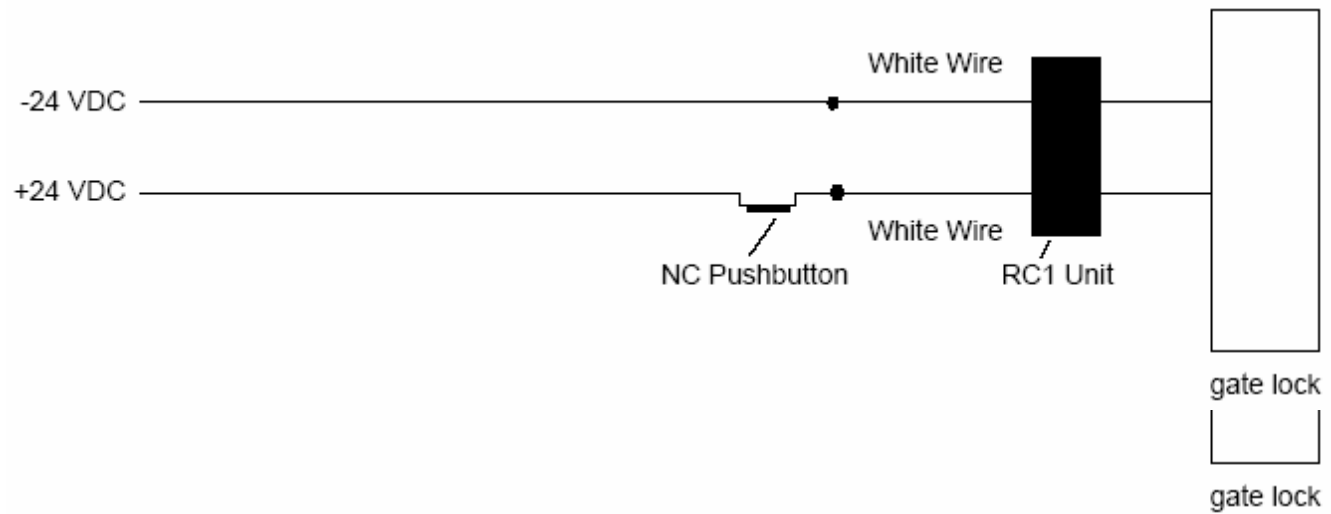

Full Height Security Handicap Gate
THG-51EC Wiring Diagram

318 East 8th Street, Post Office Box #189, La Crosse, KS 67548
785-222-2515 / 888-846-2693 www.markstaar.com