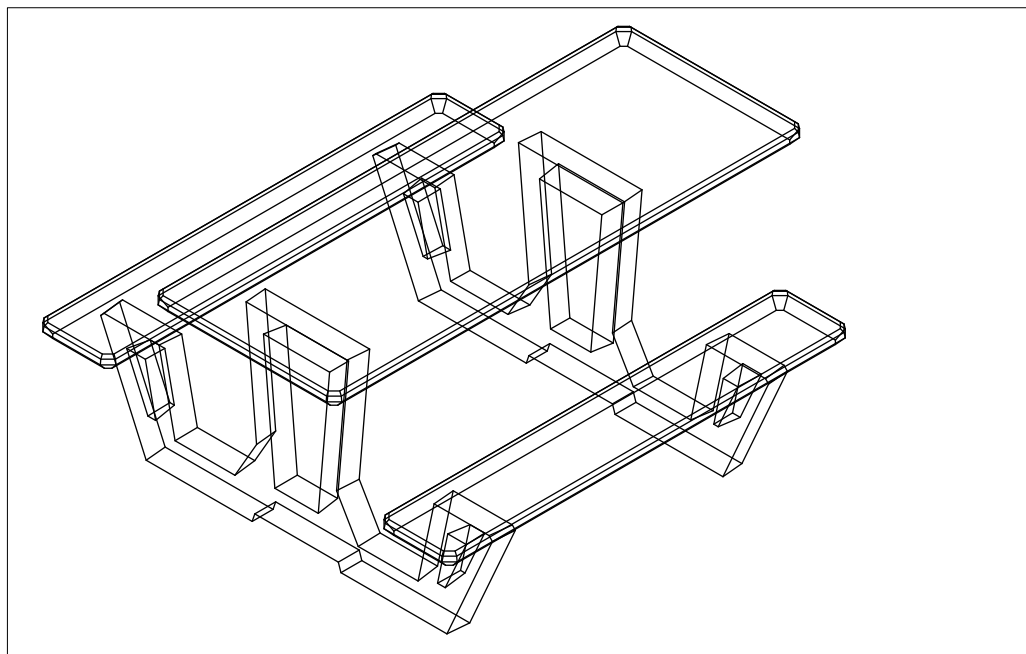

Front view

Side View

Isometric view

MODEL: PT68
 WEIGHT: 760 lbs.
 REINFORCING: welded rebar
 SEATING: up to six
 COLOR
 legs: riverrock,
 limestone,
 quartzite
 top/seats: white
 FINISH
 legs: exposed
 aggregate
 top/seats: polished
 OPTIONS: available with
 top, seats,
 and
 legs all one color
 brackets and bolts to
 secure table down