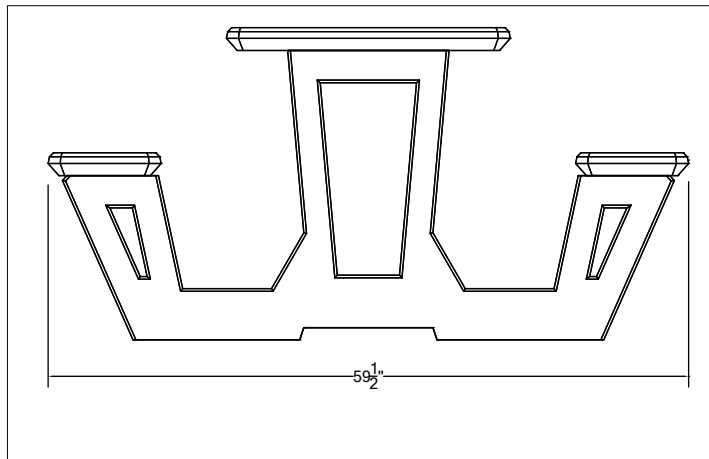

Front view

Side View

Isometric view

MODEL: PT68
 WEIGHT: 760 lbs.
 REINFORCING: welded rebar
 SEATING: up to six
 COLOR
 legs: riverrock,
 limestone,
 quartzite
 top/seats: white
 FINISH
 legs: exposed
 aggregate
 top/seats: polished
 OPTIONS: available with
 top, seats,
 and
 legs all one color
 brackets and bolts to
 secure table down