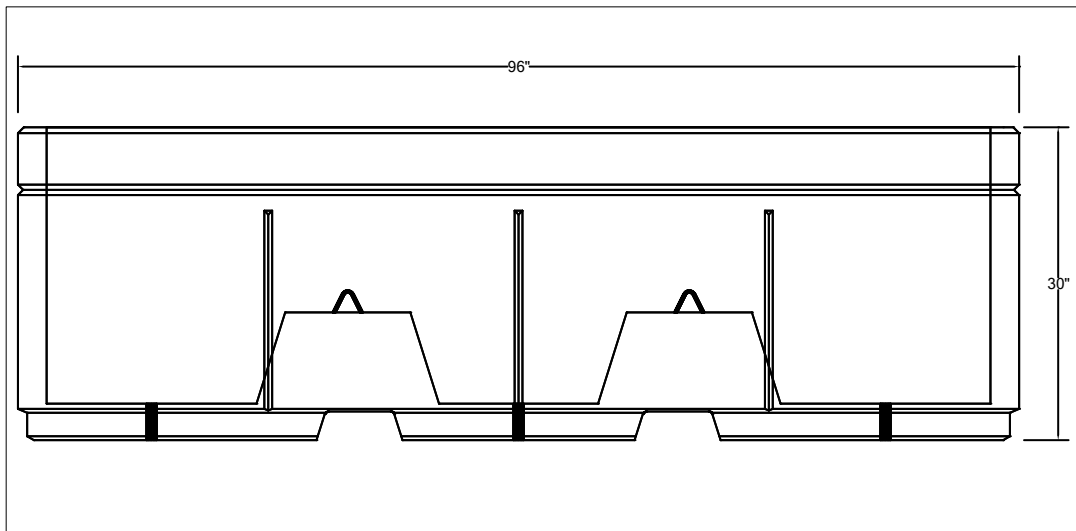

MODEL: P9630
WEIGHT: 2440 lbs.
COLOR: riverrock, limestone,
quartzite

318 East 8th Street | P.O. Box #189 | La Crosse, KS 67548
Ph: 785-222-2515 | TF: 888-846-2693 | Fax: 866-436-7601