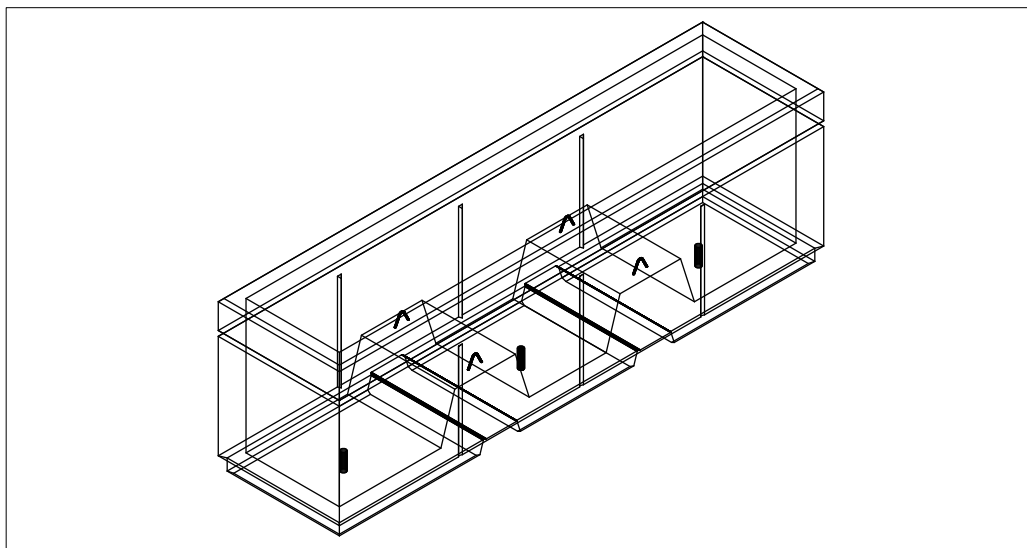

MODEL: P9630
WEIGHT: 2440 lbs.
COLOR: riverrock, limestone,
quartzite

318 East 8th Street | P.O. Box #189 | La Crosse, KS 67548
Ph: 785-222-2515 | TF: 888-846-2693 | Fax: 866-436-7601