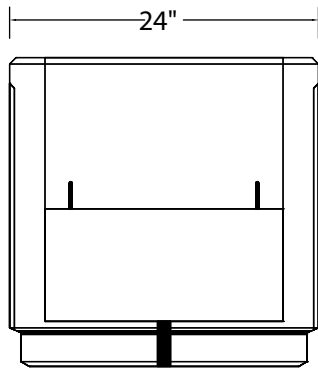

Isometric view

MODEL: P9624
WEIGHT: 1720 lbs
REINFORCING: welded rebar
COLOR: riverrock,
limestone quartzite
FINISH: smooth, burlap,
exposed
aggregate
OPTIONS: this planter
available in
different
lengths and heights