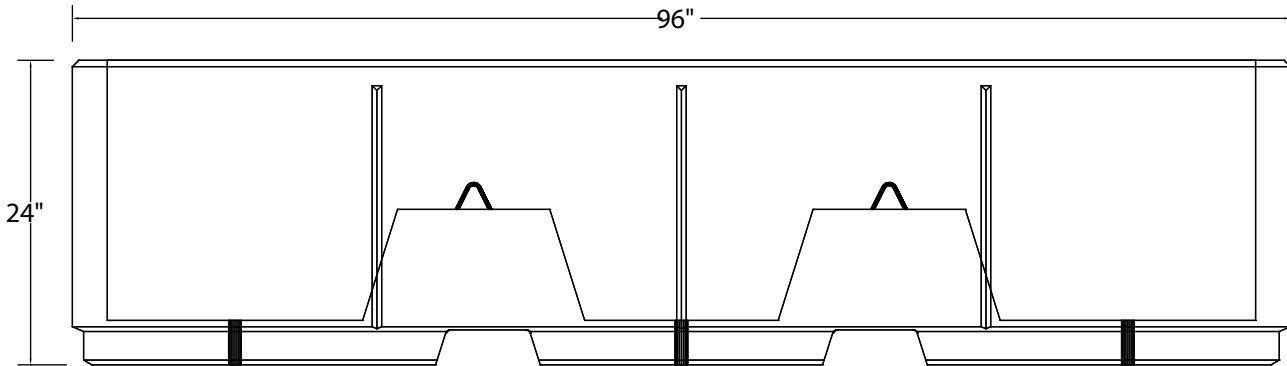

MODEL: P9624
WEIGHT: 1720 lbs
REINFORCING: welded rebar
COLOR: riverrock,
limestone quartzite
FINISH: smooth, burlap,
exposed
aggregate
OPTIONS: this planter
available in
different
lengths and heights

Front view

318 East 8th Street | P.O. Box #189 | La Crosse, KS 67548
Ph: 785-222-2515 | TF: 888-846-2693 | Fax: 866-436-7601