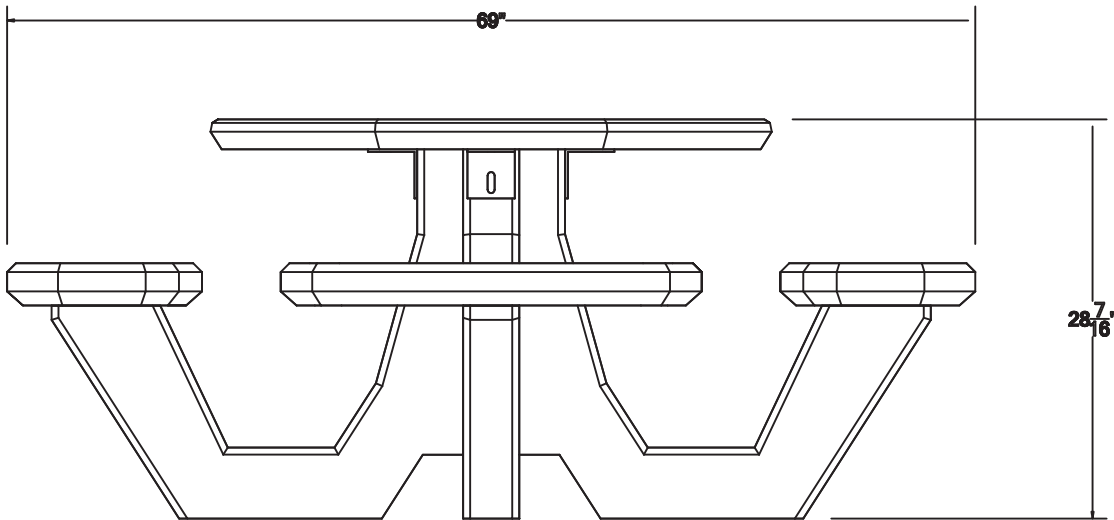

MODEL: OPT 40  
WEIGHT: 850 lbs.  
REINFORCING: welded rebar  
COLOR: legs: riverrock,  
limestone,  
quartzite

seats/top: white  
FINISH:  
legs—exposed aggregate

top—polished  
OPTIONS: available in  
smooth painted finish  
or all one color

Top View

Front view

Isometric view