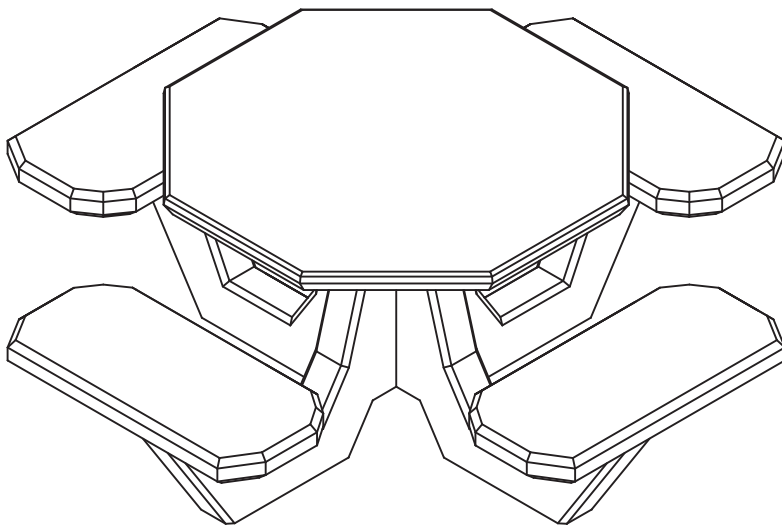

MODEL: OPT 40  
WEIGHT: 850 lbs.  
REINFORCING: welded rebar  
COLOR: legs: riverrock,  
limestone,  
quartzite

seats/top: white  
FINISH:  
legs—exposed aggregate

top—polished  
OPTIONS: available in  
smooth painted finish  
or all one color

Top View

Front view

Isometric view