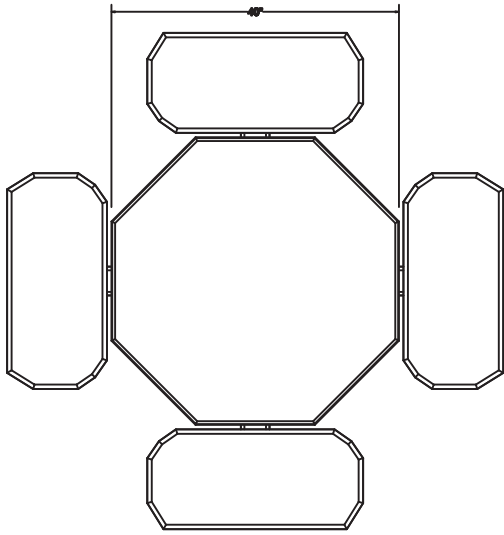

MODEL: OPT 40  
WEIGHT: 850 lbs.  
REINFORCING: welded rebar  
COLOR: legs: riverrock,  
limestone,  
quartzite

seats/top: white  
FINISH:  
legs—exposed aggregate

top—polished  
OPTIONS: available in  
smooth painted finish  
or all one color

Top View

Front view

Isometric view