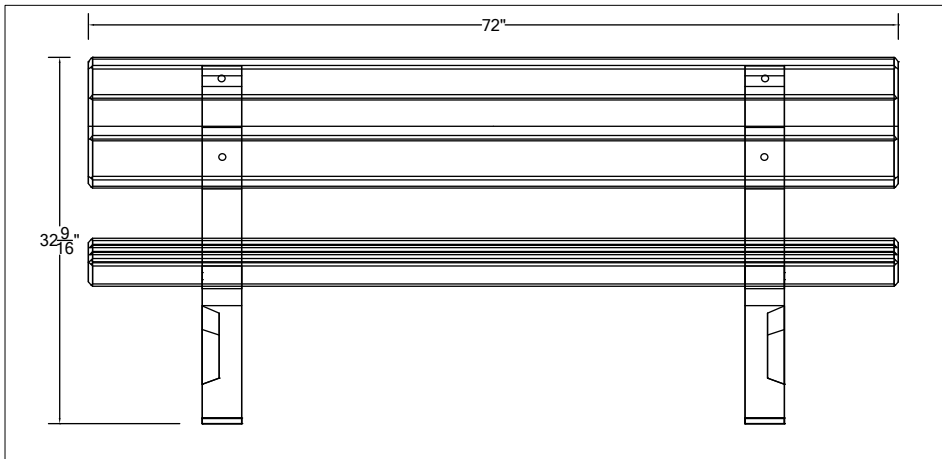

MODEL: BB72GC
WEIGHT: 550 lbs
REINFORCING: welded rebar
COLOR: seats-white mini-etch
legs-riverrock,
limestone,
quartzite
FINISH: exposed aggregate
legs
mini-etch
seats
also available
in one solid color
with polished
seat and back
ANCHORING: ground mount brackets
and concrete
pad available