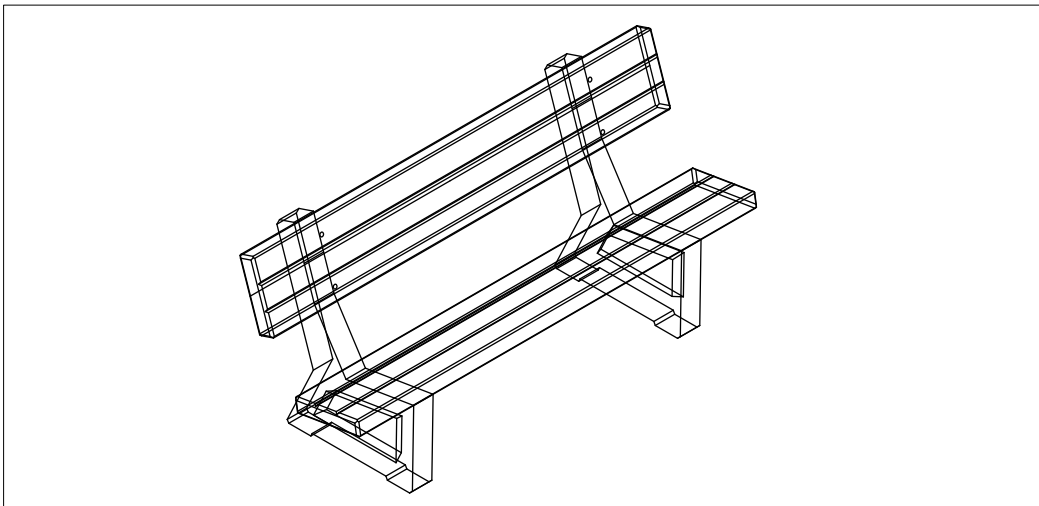

MODEL: BB72GC
WEIGHT: 550 lbs
REINFORCING: welded rebar
COLOR: seats-white mini-etch
legs-riverrock,
limestone,
quartzite
FINISH: exposed aggregate
legs
mini-etch
seats
also available
in one solid color
with polished
seat and back
ANCHORING: ground mount brackets
and concrete
pad available