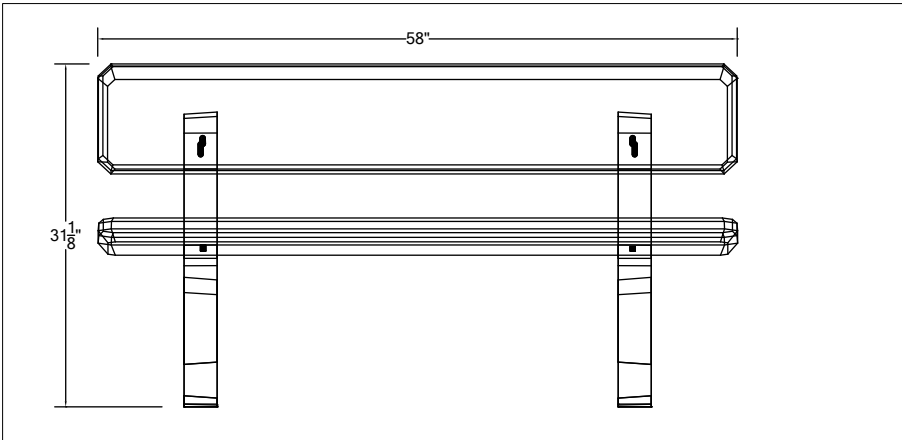

Side View

Front view

Isometric view

MODEL: BB58
WEIGHT: 295 lbs
REINFORCING: welded rebar
COLOR: seats-white mini-etch
legs-riverrock,
limestone,
quartzite

FINISH: exposed aggregate
legs
mini-etch seats
also available in one solid color
with polished seat and back