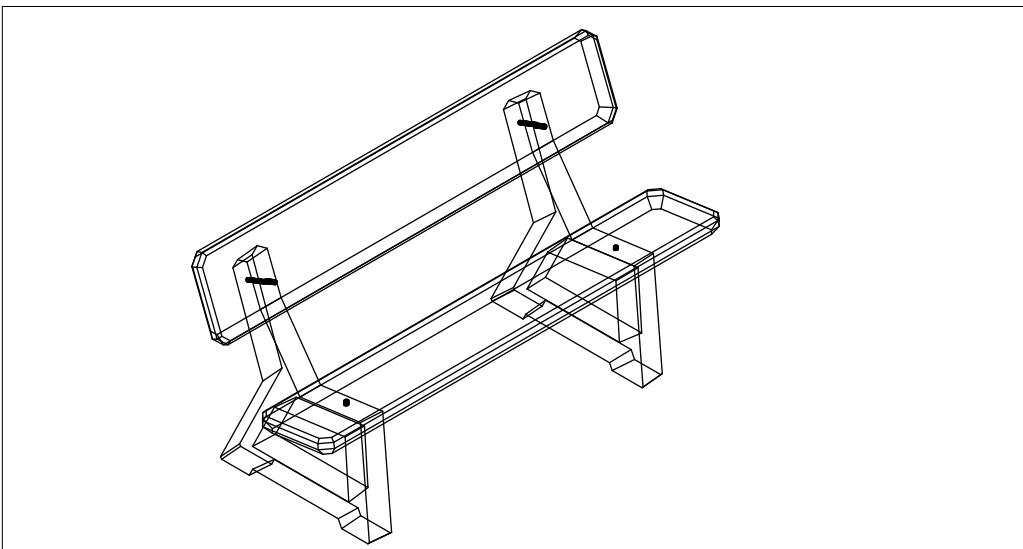

Side View

Front view

Isometric view

MODEL: BB58
WEIGHT: 295 lbs
REINFORCING: welded rebar
COLOR: seats-white mini-etch
legs-riverrock,
limestone,
quartzite

FINISH: exposed aggregate
legs
mini-etch seats
also available in one solid color
with polished seat and back