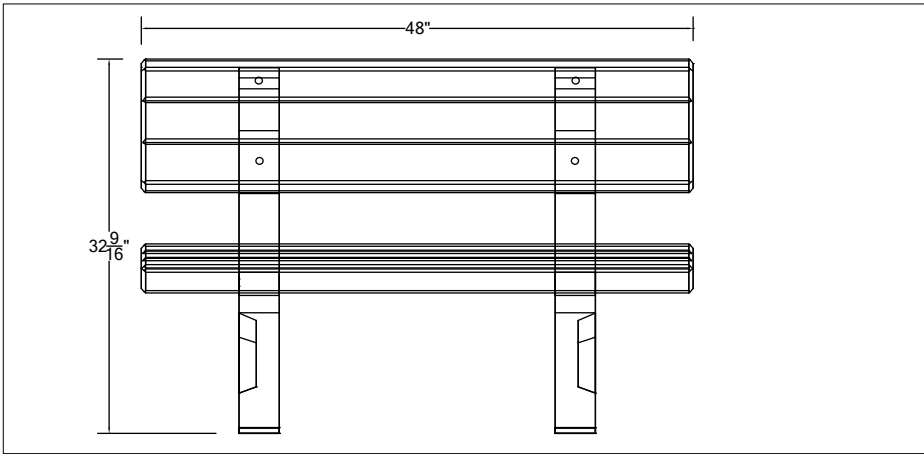

MODEL: BB48GC
WEIGHT: 450 lbs

COLOR: seats-white mini-etch
legs-riverrock,
limestone,
quartzite

318 East 8th Street | P.O. Box #189 | La Crosse, KS 67548
Ph: 785-222-2515 | TF: 888-846-2693 | Fax: 866-436-7601