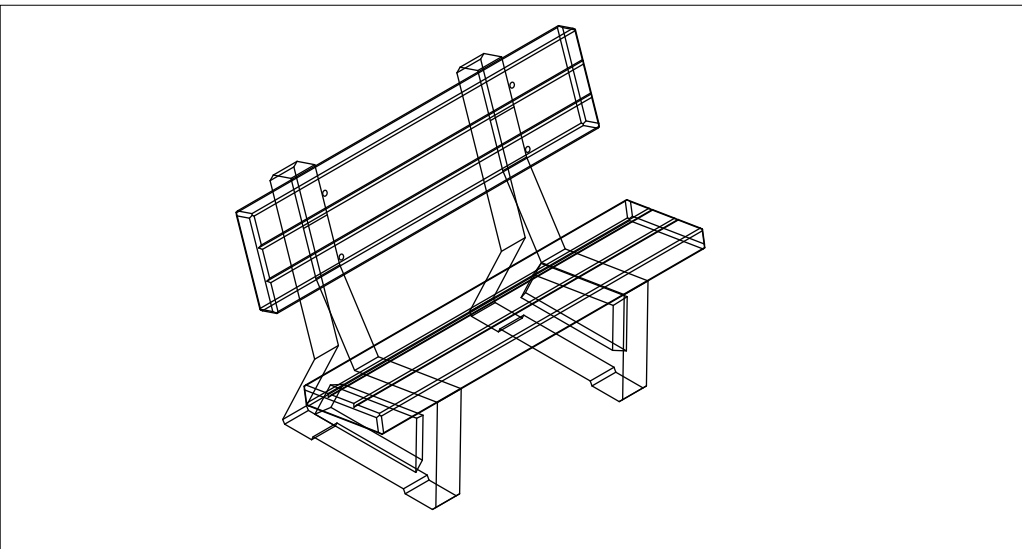

MODEL: BB48GC
WEIGHT: 450 lbs

COLOR: seats-white mini-etch
legs-riverrock,
limestone,
quartzite

318 East 8th Street | P.O. Box #189 | La Crosse, KS 67548
Ph: 785-222-2515 | TF: 888-846-2693 | Fax: 866-436-7601