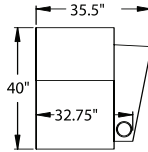

5440 CONSOLE RF
5441 POWER