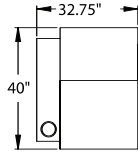

45016 HOME THEATER GROUP

43" BACK HEIGHT

3900 RECLINER
3901 POWER

5440 CONSOLE RF
5441 POWER