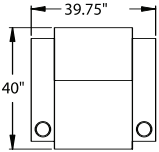

45016 HOME THEATER GROUP

43" BACK HEIGHT

3900 RECLINER
3901 POWER