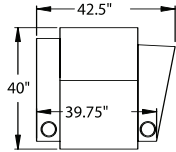

45016 HOME THEATER GROUP

43" BACK HEIGHT

3900 RECLINER
3901 POWER

5440 CONSOLE RF
5441 POWER