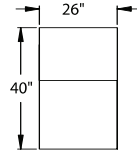

45016 HOME THEATER GROUP

43" BACK HEIGHT

3900 RECLINER
3901 POWER

5440 CONSOLE RF
5441 POWER